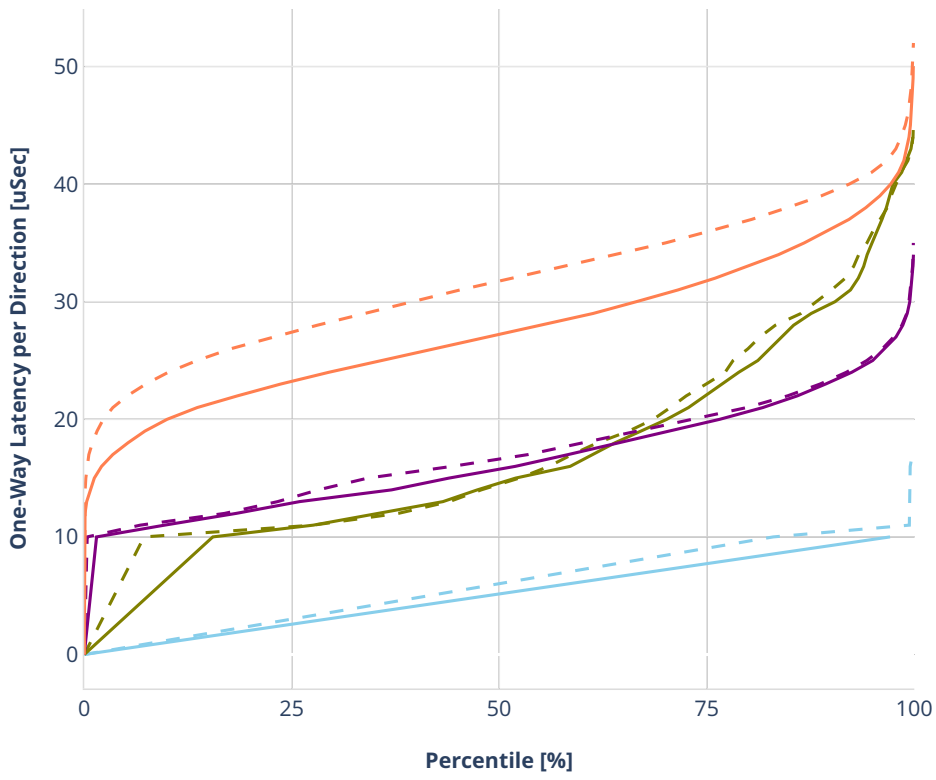

Latency: ethip4-ip4scale200k-rnd

- No-load.
- Low-load, 10% PDR.
- Mid-load, 50% PDR.
- High-load, 90% PDR.