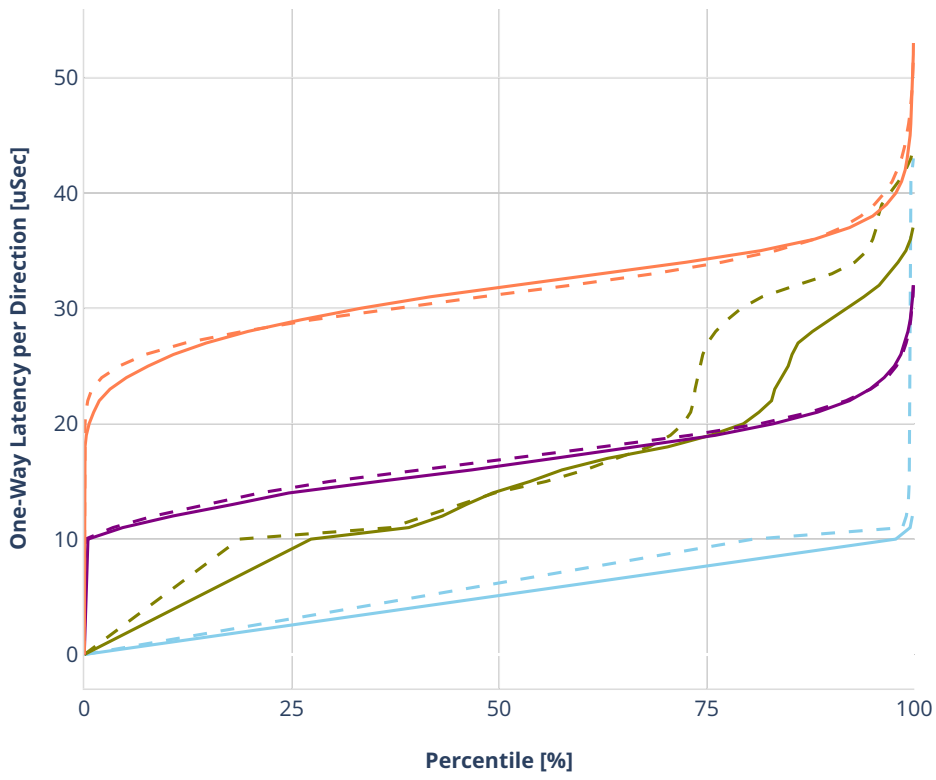

Latency: ethip4-ip4base

- No-load.
- Low-load, 10% PDR.
- Mid-load, 50% PDR.
- High-load, 90% PDR.