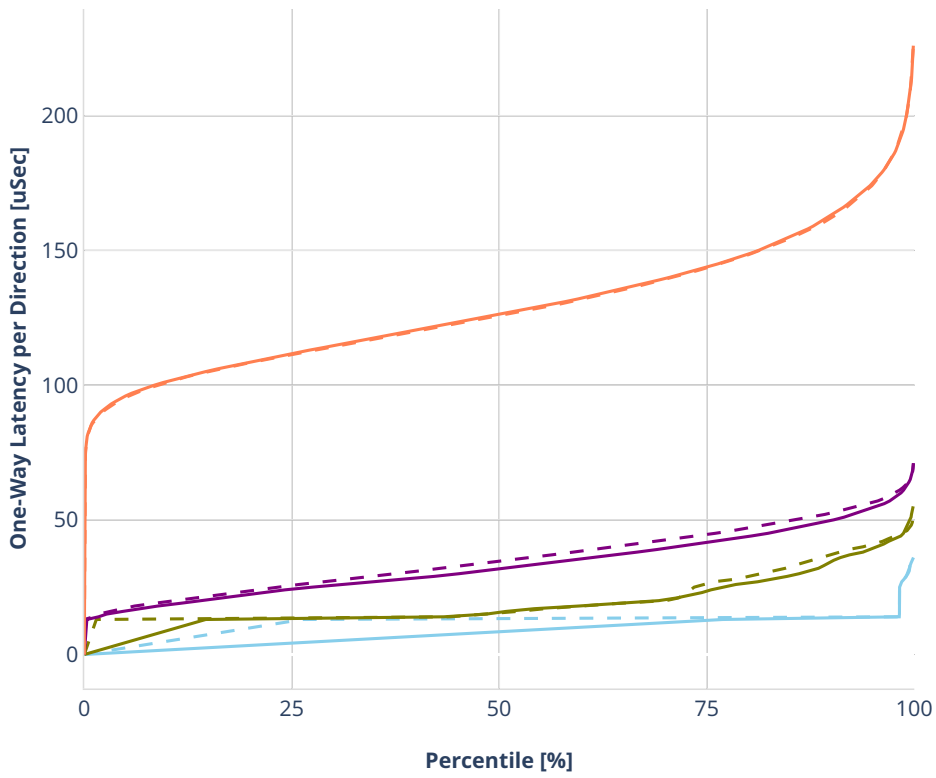

Latency: ethip4-ip4base-eth-2memif-1dcr

- No-load.
- Low-load, 10% PDR.
- Mid-load, 50% PDR.
- High-load, 90% PDR.