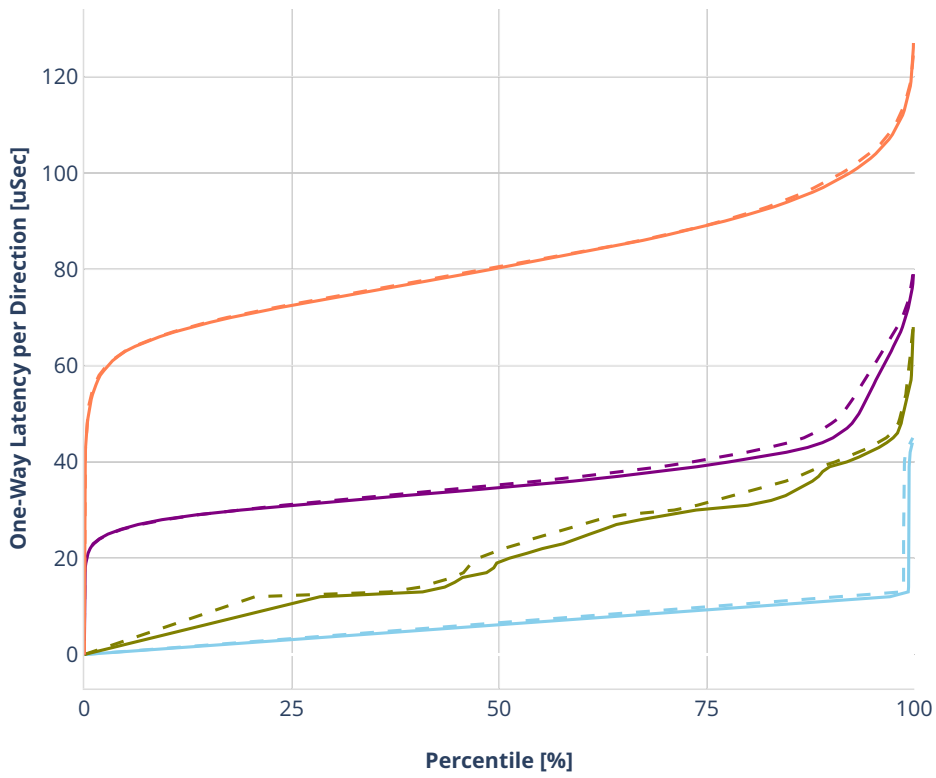

Latency: eth-l2xcbase-eth-2vhostvr1024-1vm

- No-load.
- Low-load, 10% PDR.
- Mid-load, 50% PDR.
- High-load, 90% PDR.