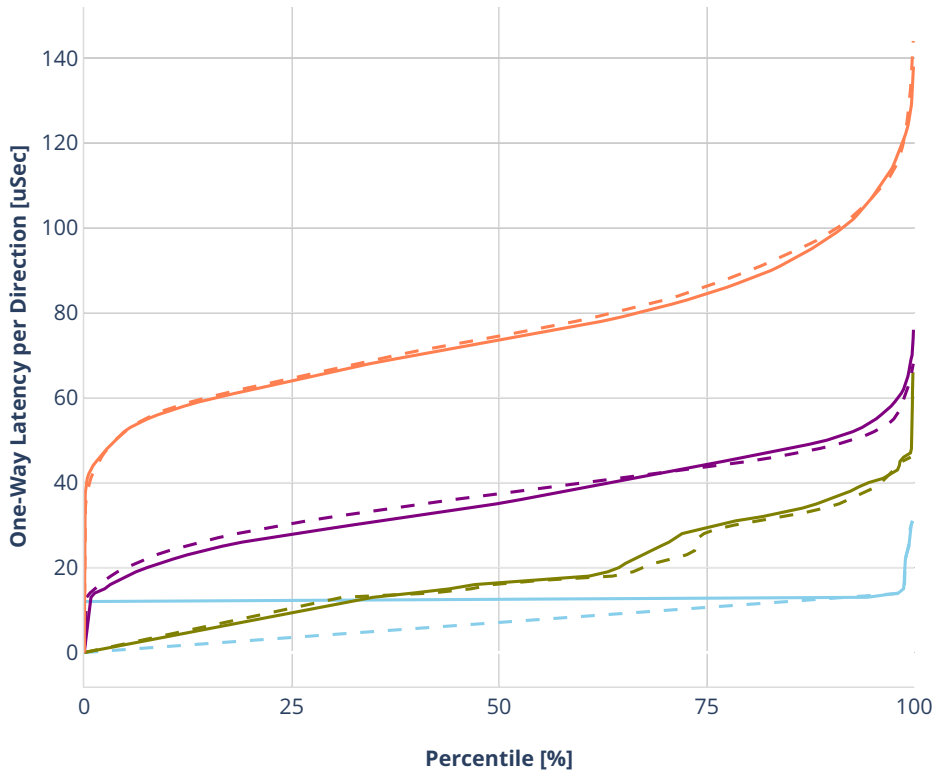

### Latency: eth-l2xcbase-eth-2vhostvr1024-1vm-vppl2xc

- No-load.
- Low-load, 10% PDR.
- Mid-load, 50% PDR.
- High-load, 90% PDR.