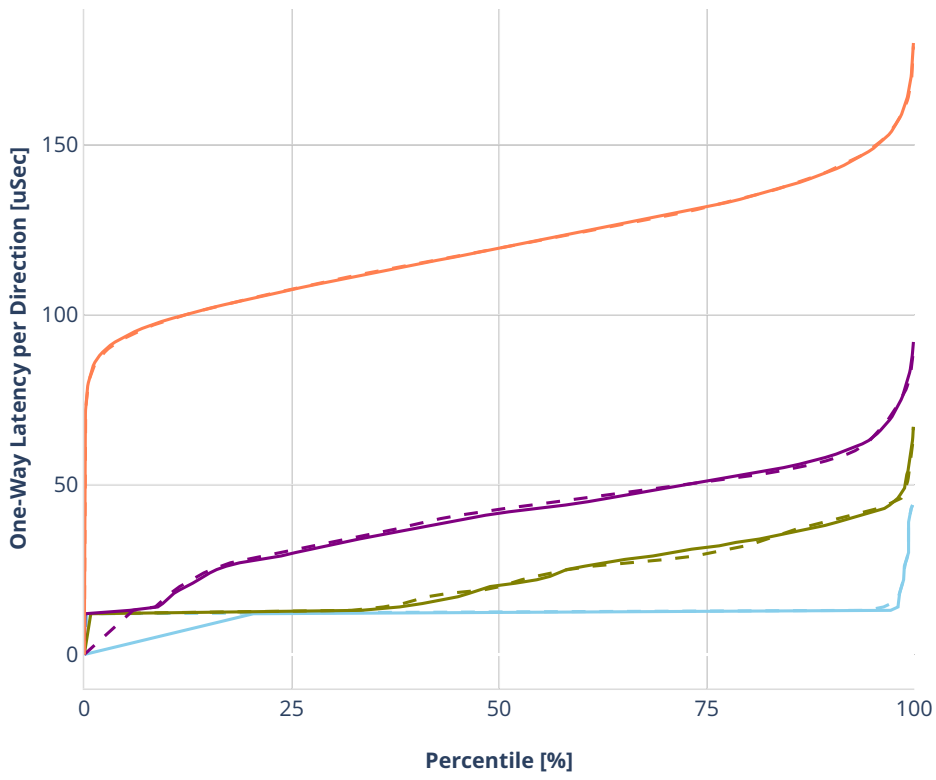

Latency: eth-l2bdbasemaclrn-eth-2vhostvr1024-1vm

- No-load.
- Low-load, 10% PDR.
- Mid-load, 50% PDR.
- High-load, 90% PDR.