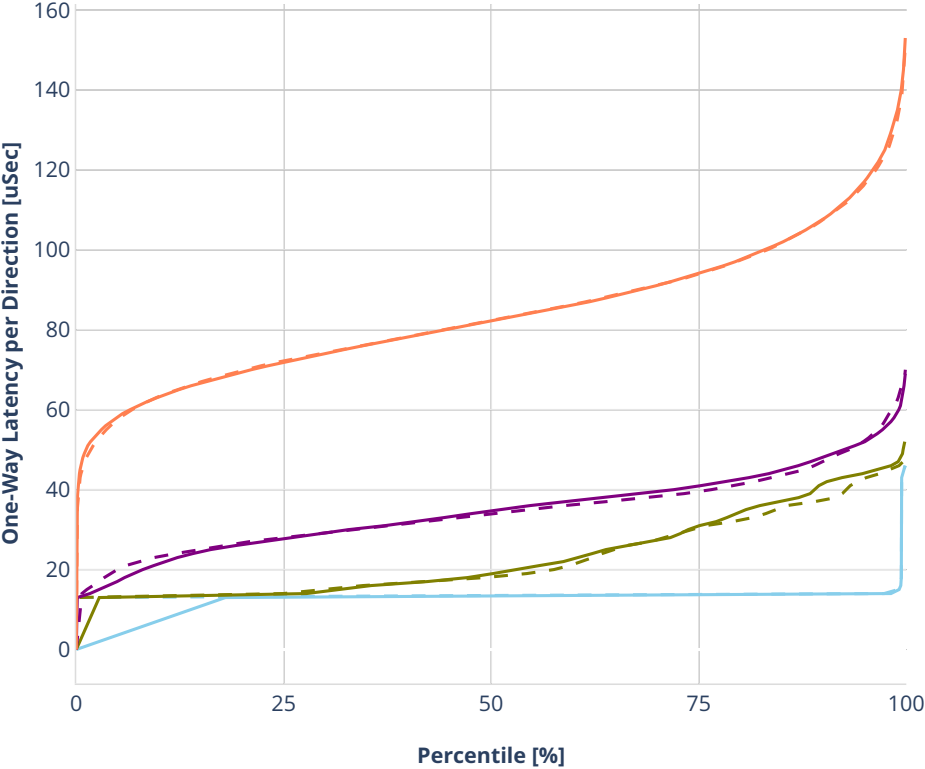

### Latency: eth-l2bdbasemaclrn-eth-2vhostvr1024-1vm-vppl2xc

- No-load.
- Low-load, 10% PDR.
- Mid-load, 50% PDR.
- High-load, 90% PDR.