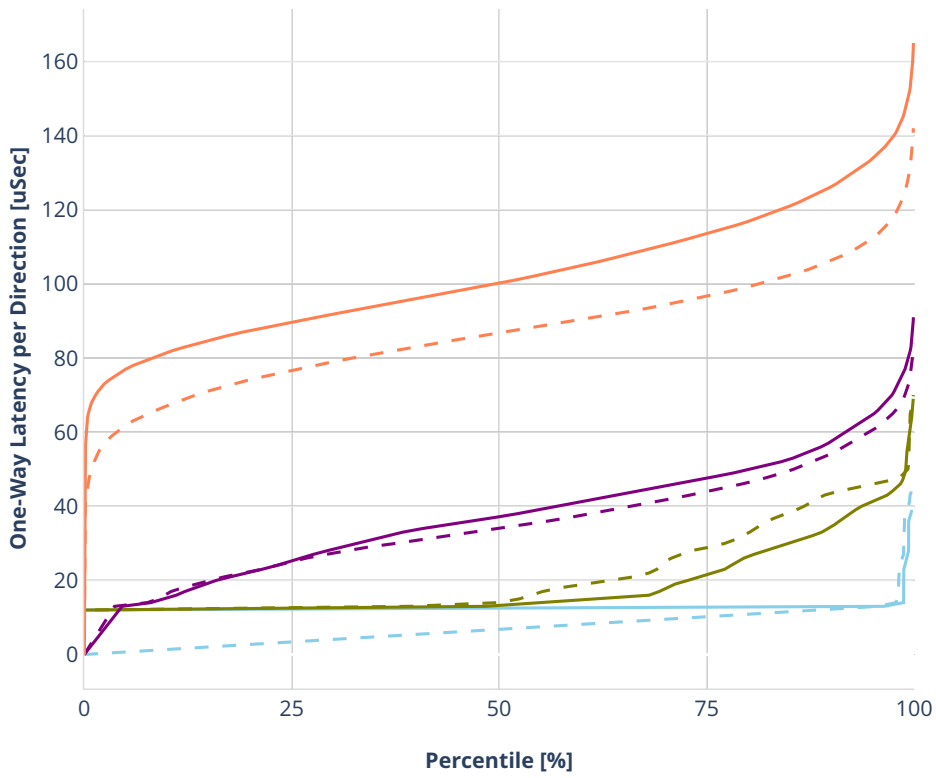

Latency: dot1q-l2bdbasemaclrn-eth-2vhostvr1024-1vm

- No-load.
- Low-load, 10% PDR.
- Mid-load, 50% PDR.
- High-load, 90% PDR.