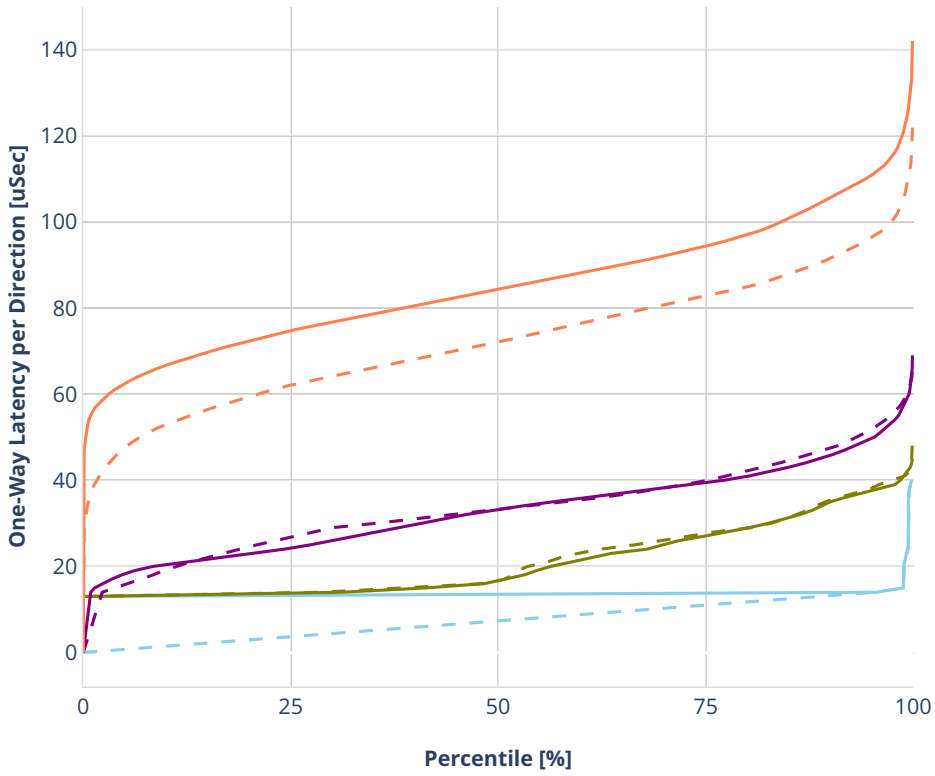

### Latency: dot1q-l2bdbasemaclrn-eth-2vhostvr1024-1vm-vppl2xc

- No-load.
- Low-load, 10% PDR.
- Mid-load, 50% PDR.
- High-load, 90% PDR.