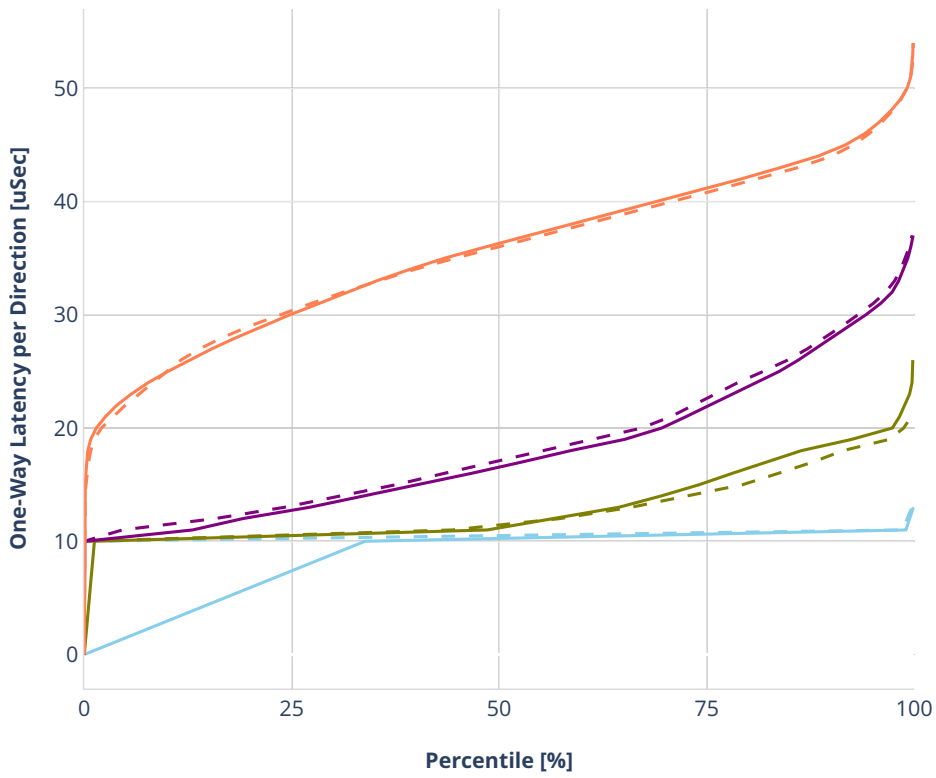

Latency: avf-ethip4udp-ip4base-oacl50sl-10kflows

- No-load.
- Low-load, 10% PDR.
- Mid-load, 50% PDR.
- High-load, 90% PDR.