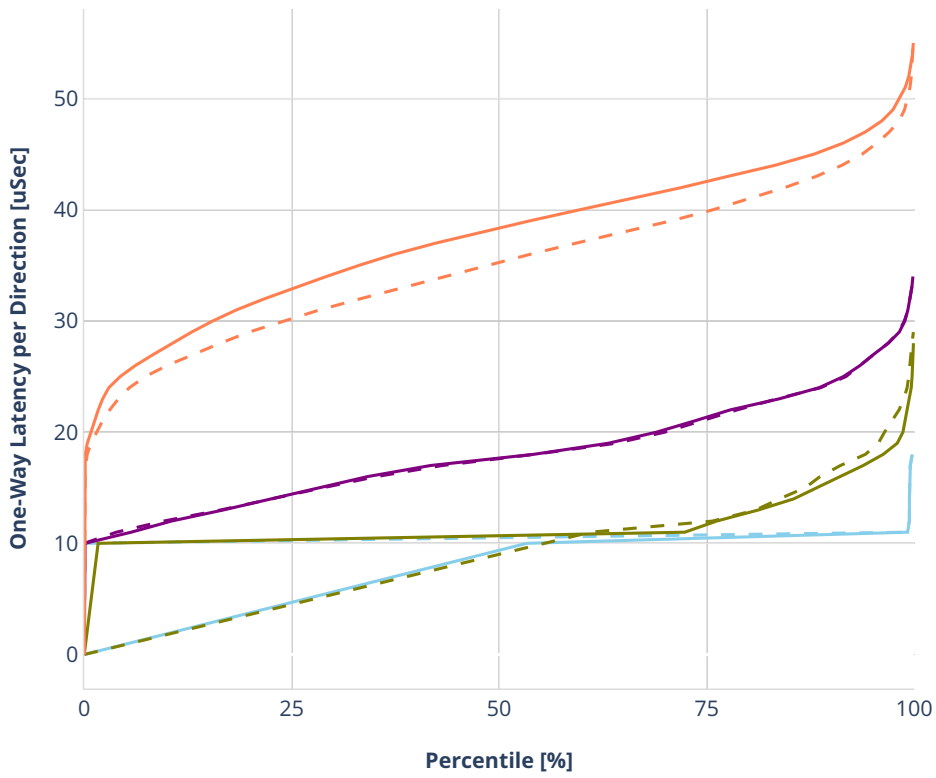

### Latency: avf-ethip4udp-ip4base-oacl50sf-10kflows

- No-load.
- Low-load, 10% PDR.
- Mid-load, 50% PDR.
- High-load, 90% PDR.