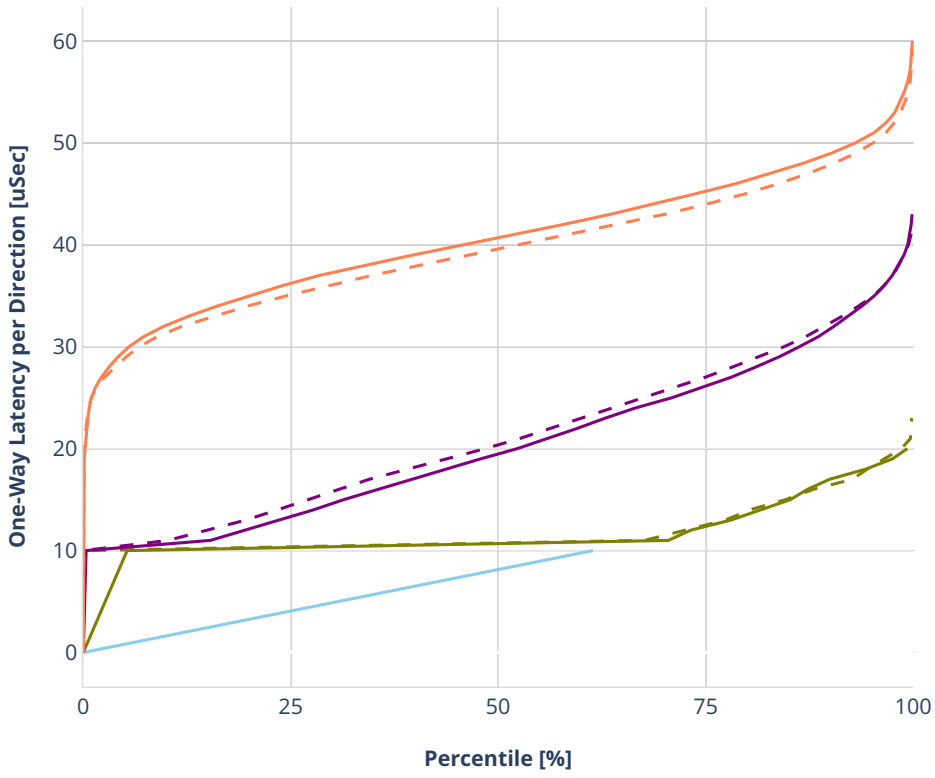

Latency: avf-ethip4udp-ip4base-nat44

- No-load.
- Low-load, 10% PDR.
- Mid-load, 50% PDR.
- High-load, 90% PDR.