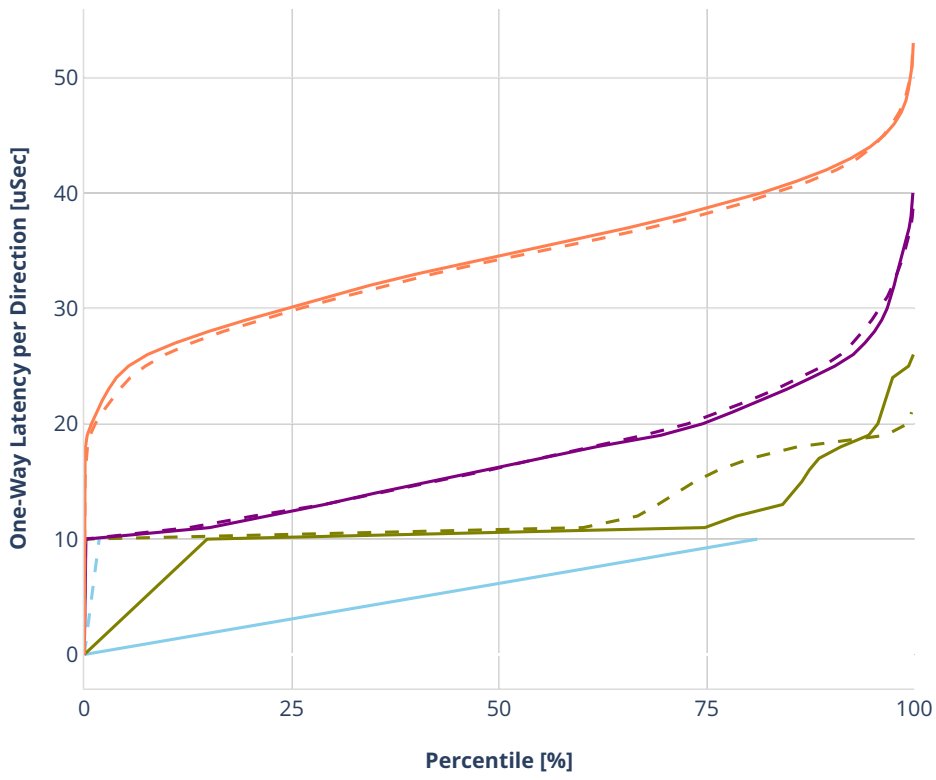

Latency: avf-ethip4udp-ip4base-iacl50sl-10kflows

- No-load.
- Low-load, 10% PDR.
- Mid-load, 50% PDR.
- High-load, 90% PDR.