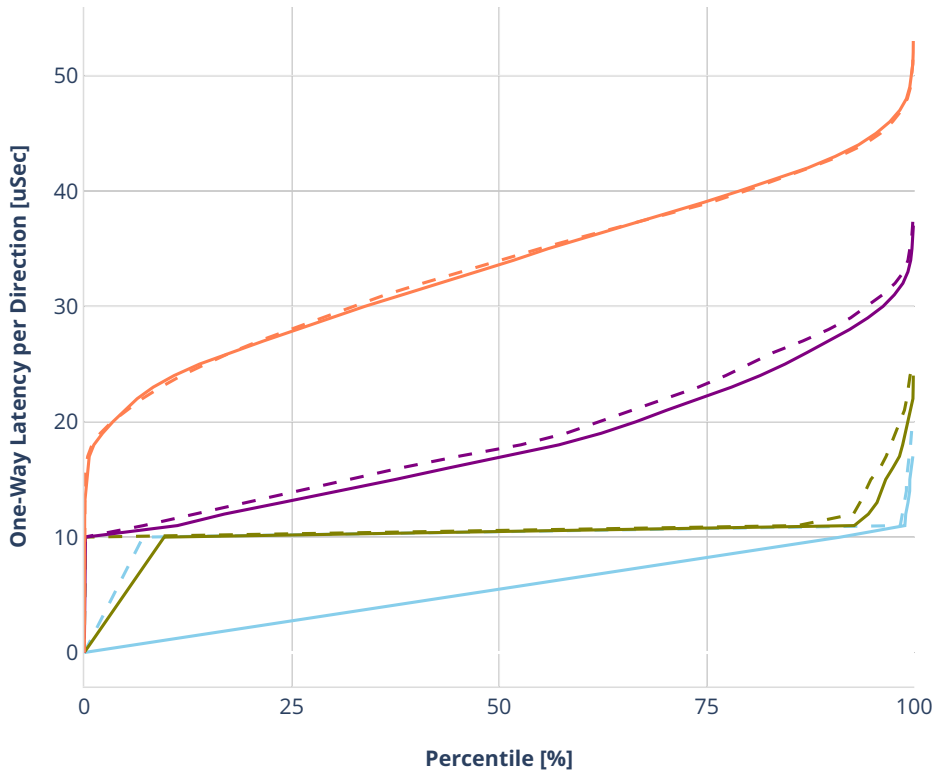

### Latency: avf-ethip4udp-ip4base-iacl50sf-10kflows

- No-load.
- Low-load, 10% PDR.
- Mid-load, 50% PDR.
- High-load, 90% PDR.