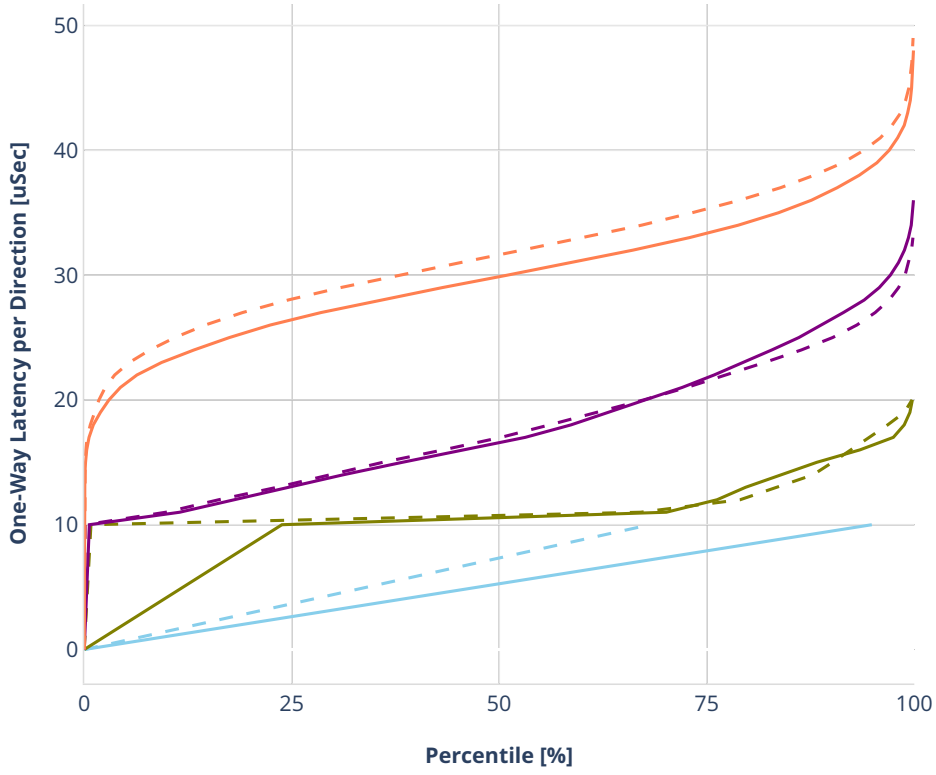

Latency: avf-ethip4-ip4scale2m

- No-load.
- Low-load, 10% PDR.
- Mid-load, 50% PDR.
- High-load, 90% PDR.