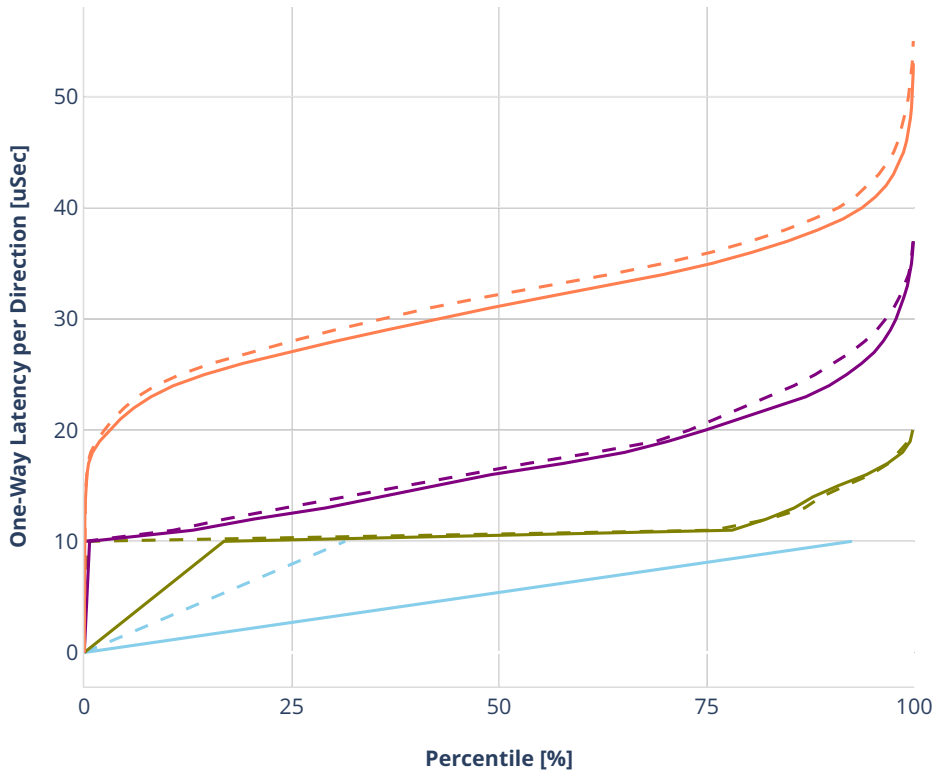

Latency: avf-ethip4-ip4scale2m-rnd

- No-load.
- Low-load, 10% PDR.
- Mid-load, 50% PDR.
- High-load, 90% PDR.