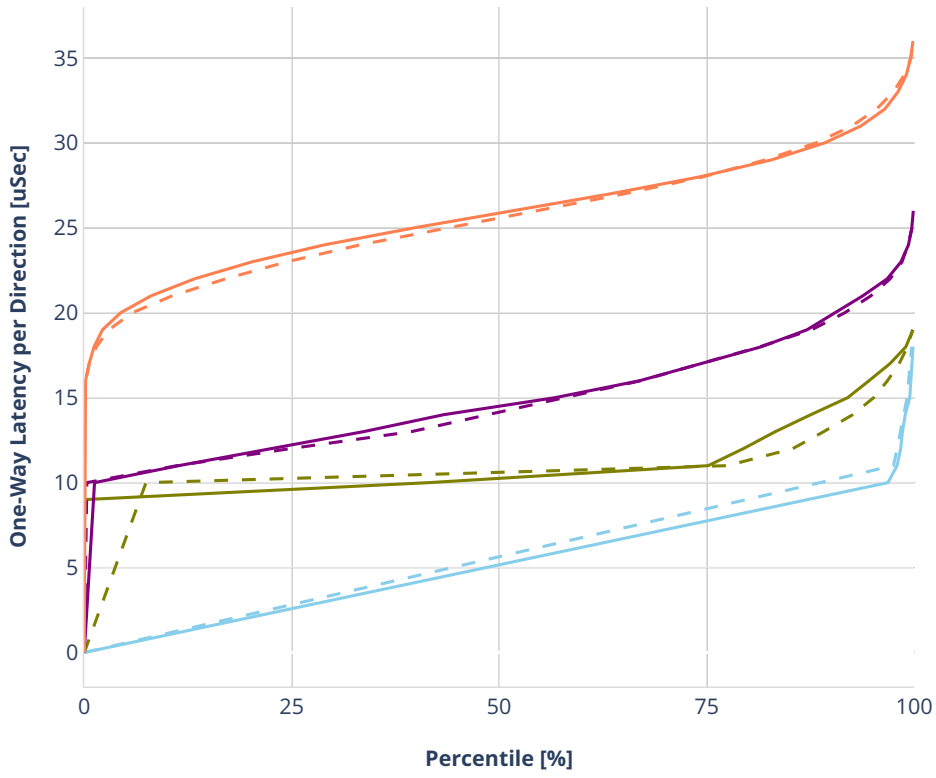

Latency: avf-ethip4-ip4scale20k

- No-load.
- Low-load, 10% PDR.
- Mid-load, 50% PDR.
- High-load, 90% PDR.