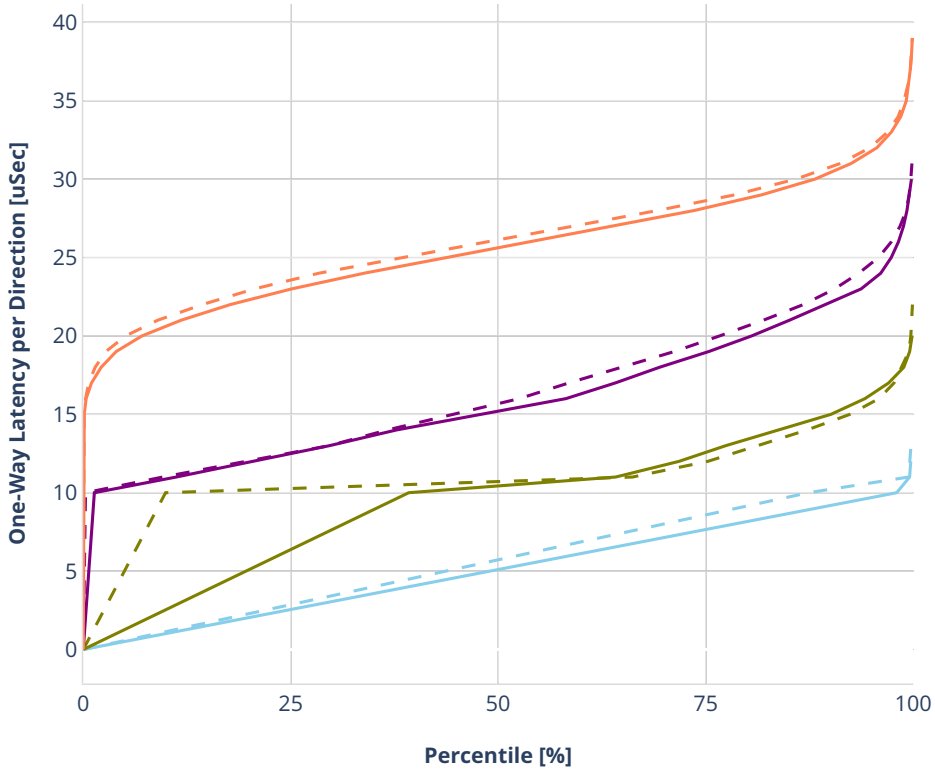

Latency: avf-ethip4-ip4scale20k-rnd

- No-load.
- Low-load, 10% PDR.
- Mid-load, 50% PDR.
- High-load, 90% PDR.