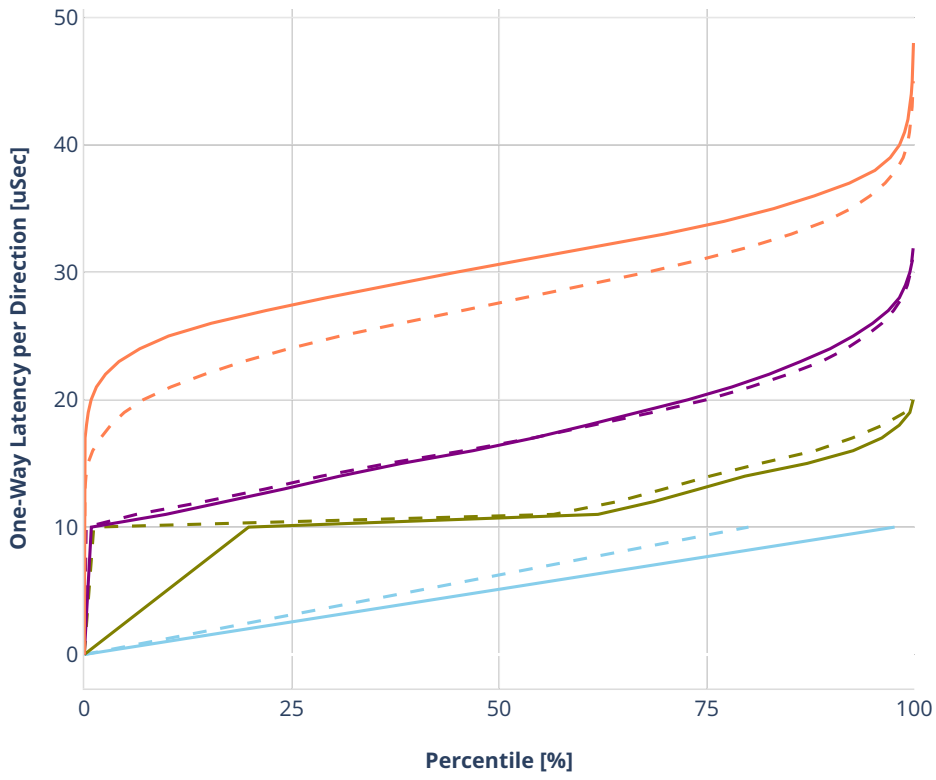

Latency: avf-ethip4-ip4scale200k

- No-load.
- Low-load, 10% PDR.
- Mid-load, 50% PDR.
- High-load, 90% PDR.