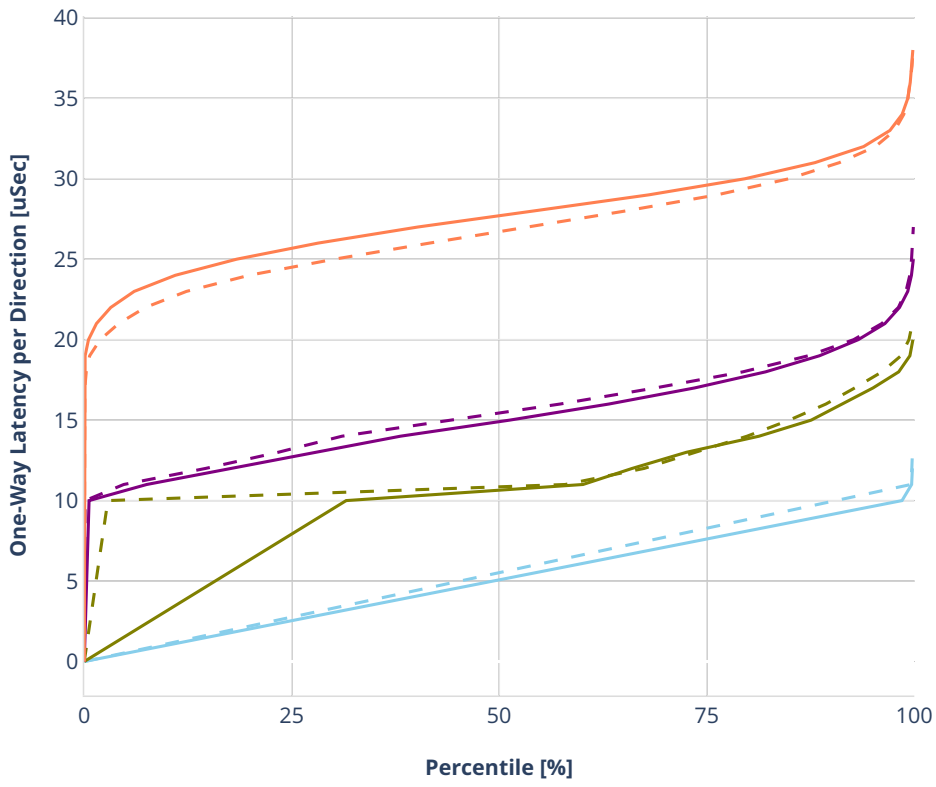

### Latency: avf-ethip4-ip4base

- No-load.
- Low-load, 10% PDR.
- Mid-load, 50% PDR.
- High-load, 90% PDR.