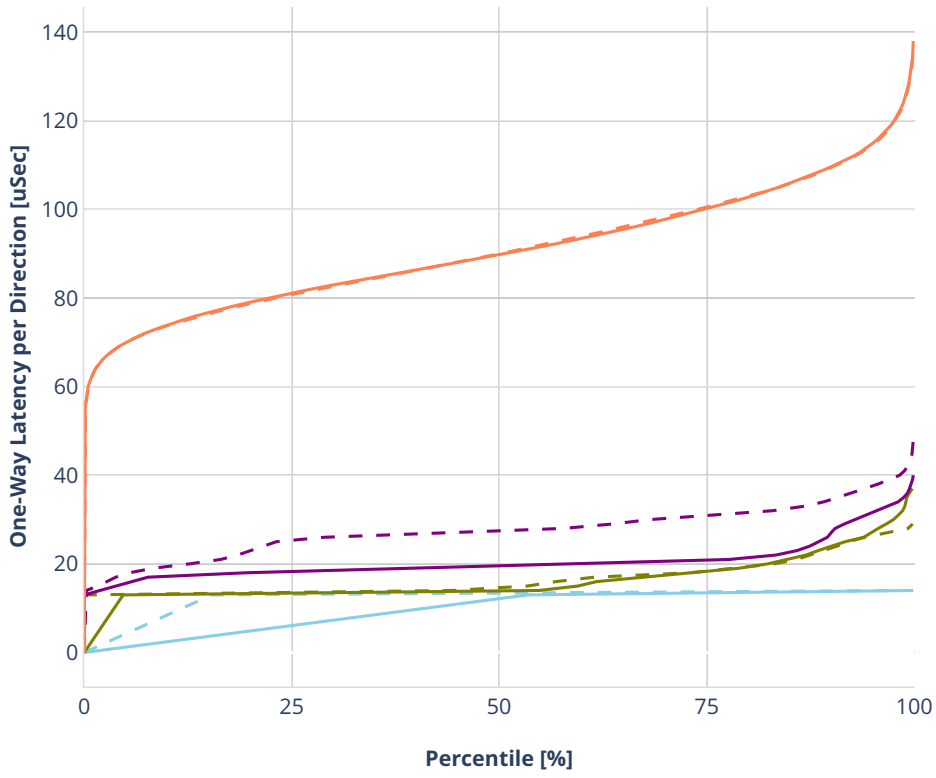

Latency: avf-ethip4-ip4base-eth-2memif-1dcr

- No-load.
- Low-load, 10% PDR.
- Mid-load, 50% PDR.
- High-load, 90% PDR.