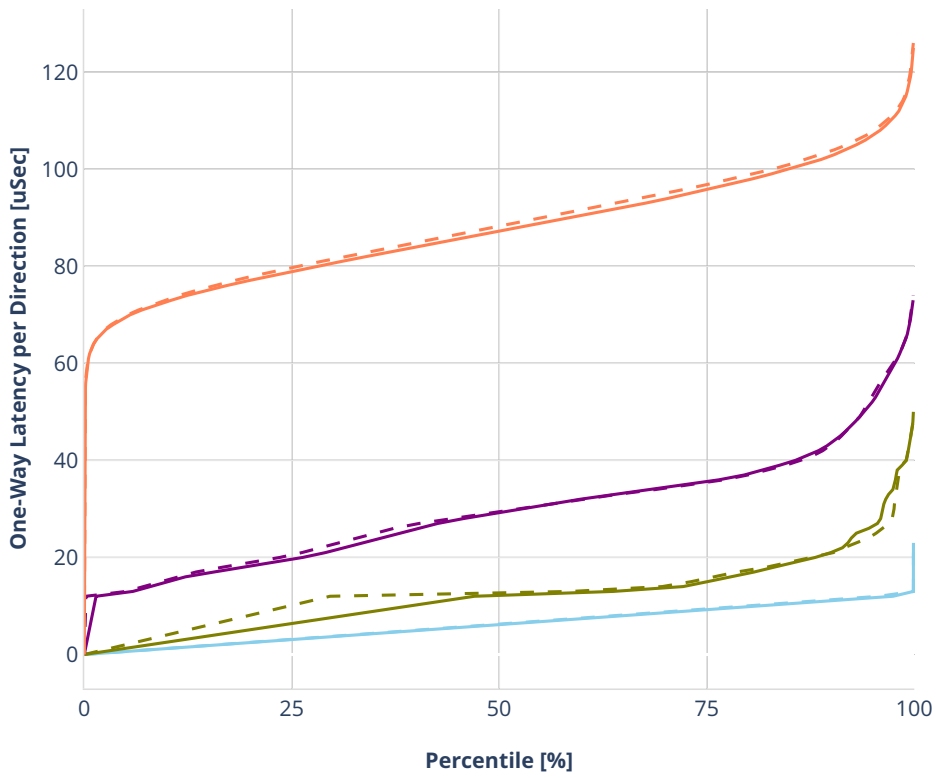

Latency: avf-eth-l2xcbase-eth-2vhostvr1024-1vm

- No-load.
- Low-load, 10% PDR.
- Mid-load, 50% PDR.
- High-load, 90% PDR.