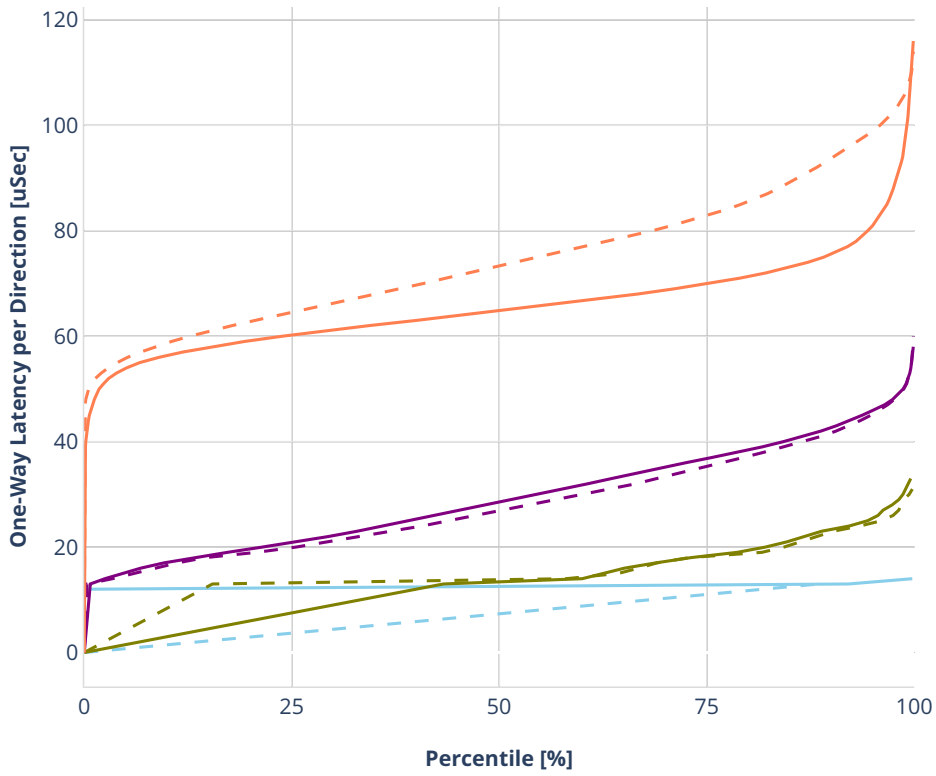

Latency: avf-eth-l2xcbase-eth-2vhostvr1024-1vm-vppl2xc

- No-load.
- Low-load, 10% PDR.
- Mid-load, 50% PDR.
- High-load, 90% PDR.