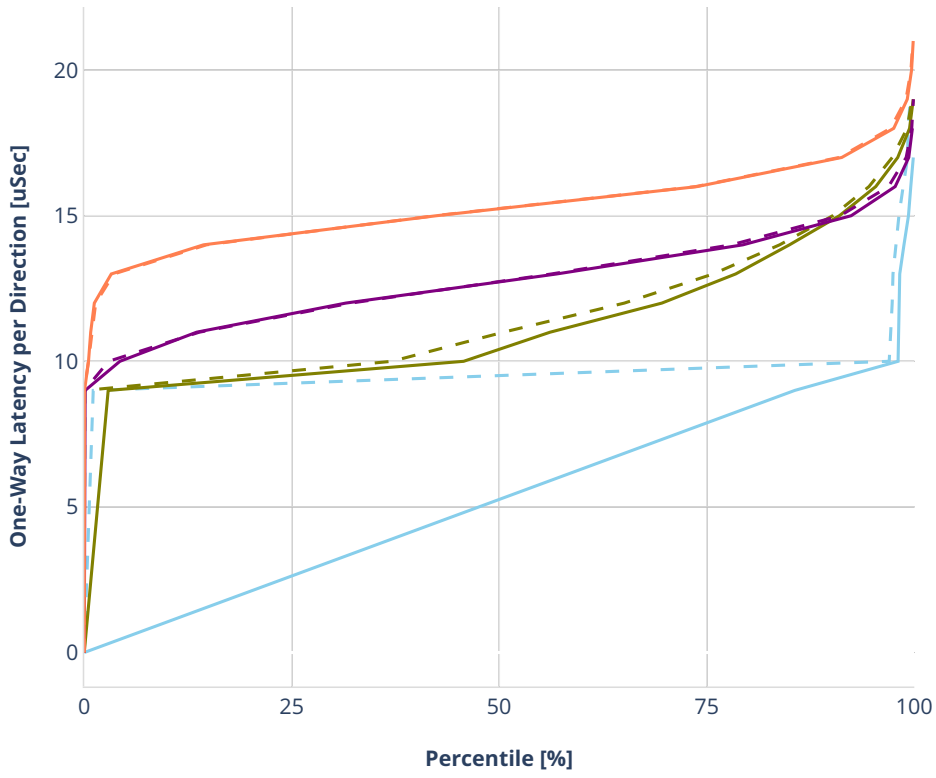

Latency: avf-eth-l2patch

- No-load.
- Low-load, 10% PDR.
- Mid-load, 50% PDR.
- High-load, 90% PDR.