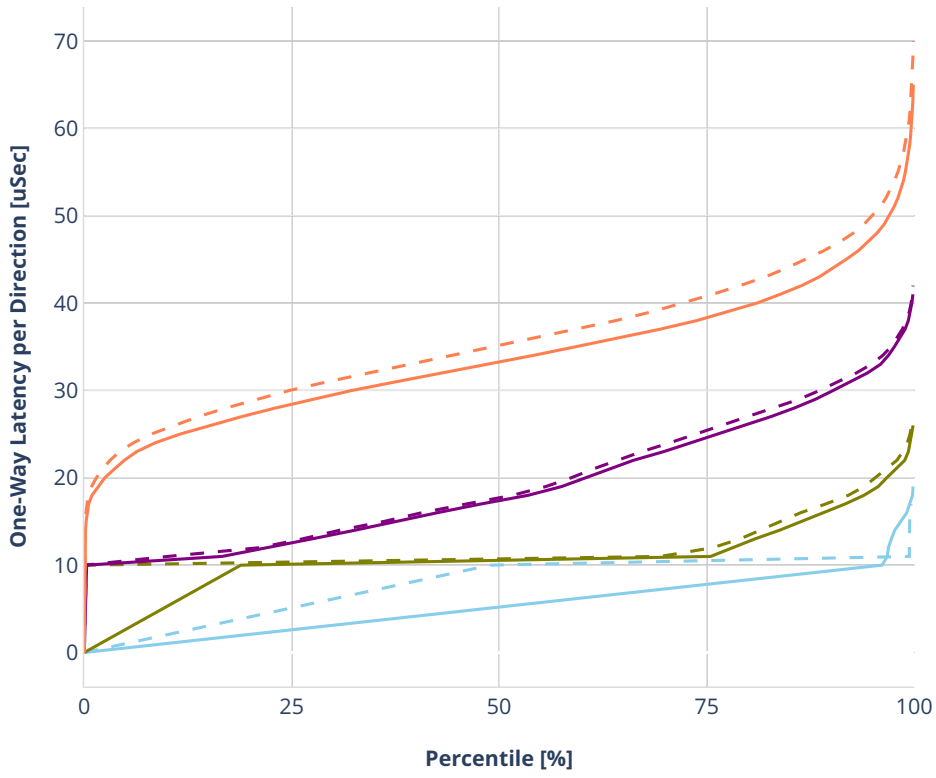

Latency: avf-eth-l2bdscale1mmaclrn

- No-load.
- Low-load, 10% PDR.
- Mid-load, 50% PDR.
- High-load, 90% PDR.