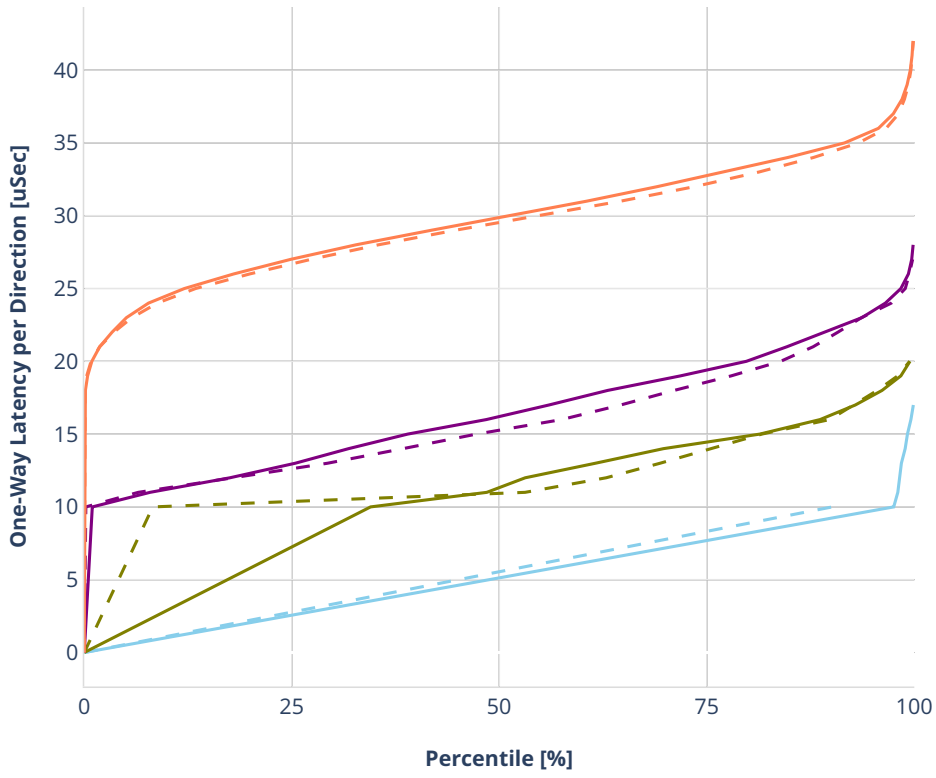

Latency: avf-eth-l2bdscale10kmaclrn

- No-load.
- Low-load, 10% PDR.
- Mid-load, 50% PDR.
- High-load, 90% PDR.