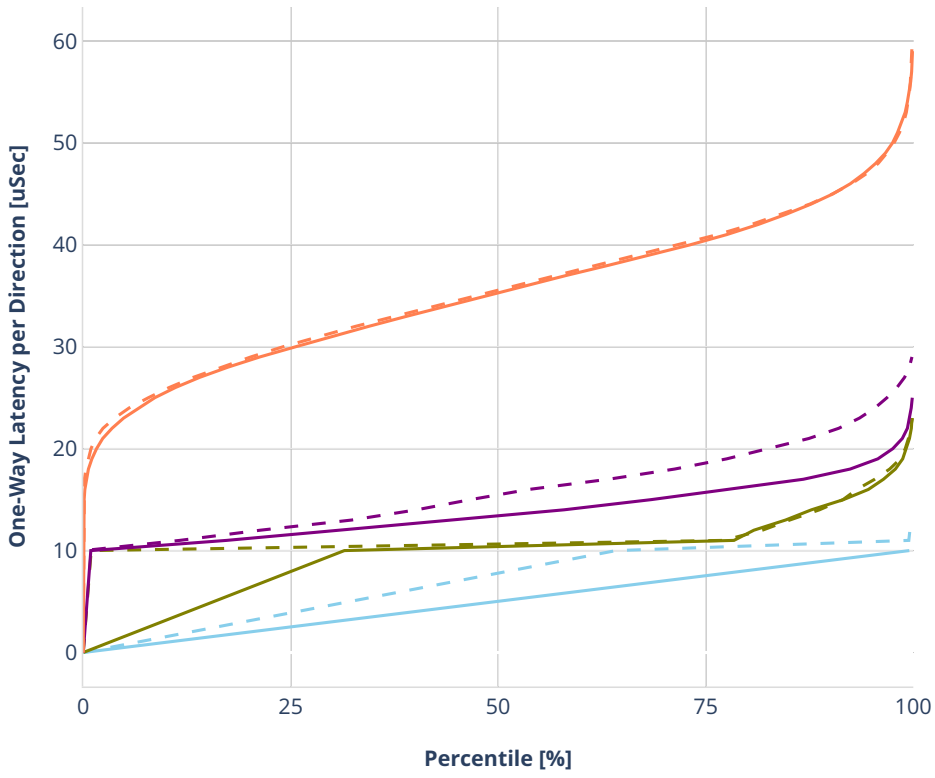

### Latency: avf-eth-l2bdscale100kmaclrn

- No-load.
- Low-load, 10% PDR.
- Mid-load, 50% PDR.
- High-load, 90% PDR.