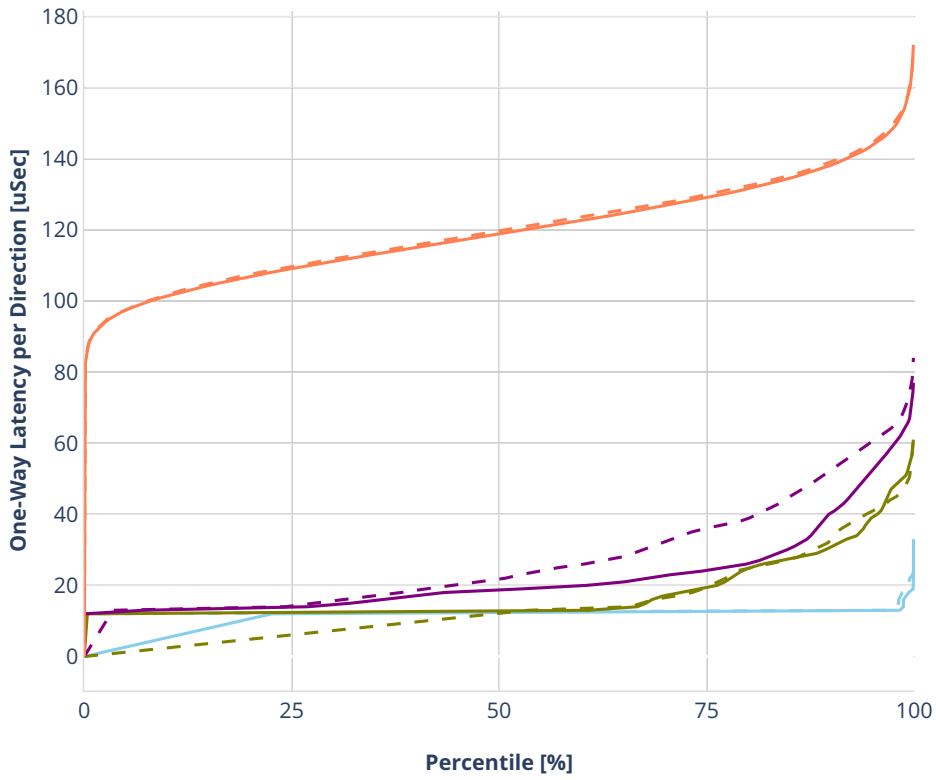

Latency: avf-eth-l2bdbasemaclrn-eth-2vhostvr1024-1vm

- No-load.
- Low-load, 10% PDR.
- Mid-load, 50% PDR.
- High-load, 90% PDR.