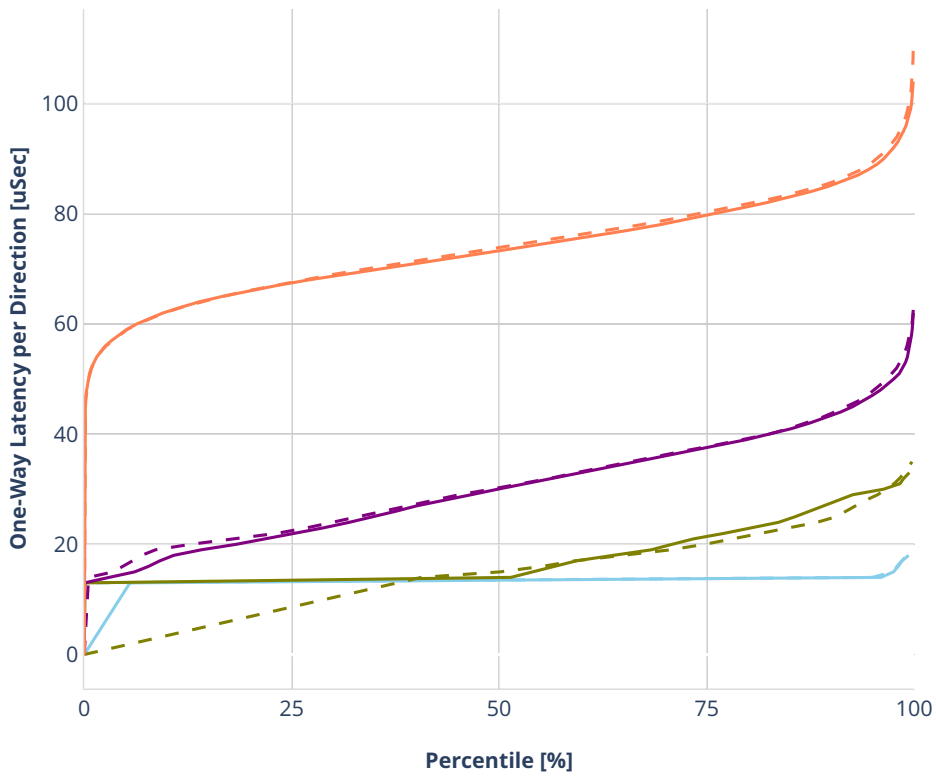

Latency: avf-eth-l2bdbasemaclrn-eth-2vhostvr1024-1vm-vppl2xc

- No-load.
- Low-load, 10% PDR.
- Mid-load, 50% PDR.
- High-load, 90% PDR.