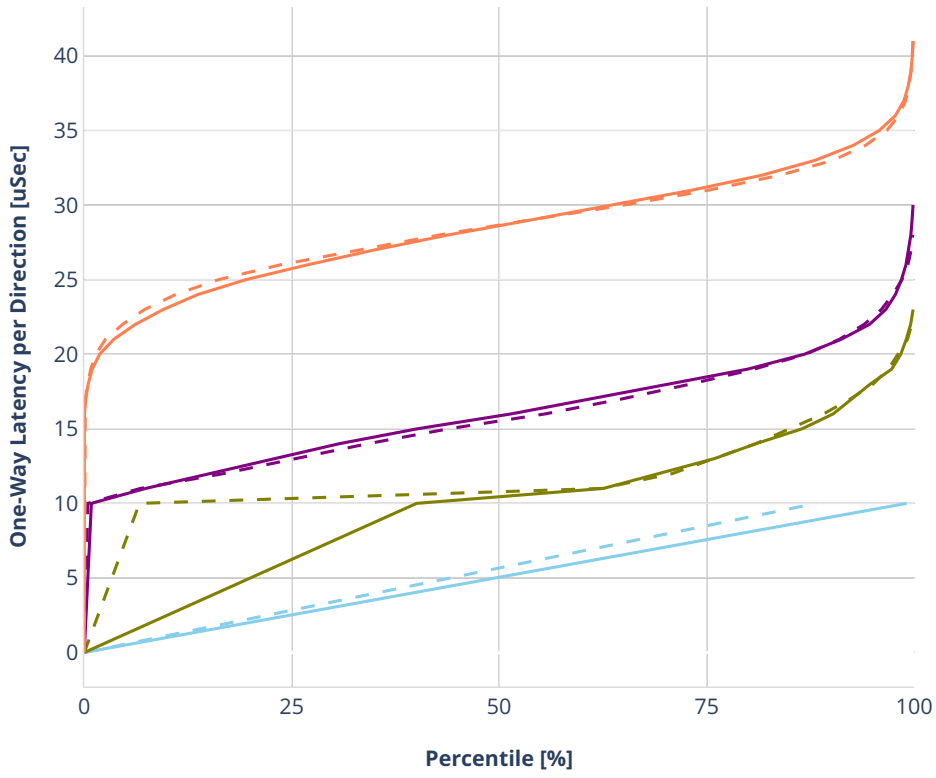

Latency: avf-dot1q-l2xcbase

- No-load.
- Low-load, 10% PDR.
- Mid-load, 50% PDR.
- High-load, 90% PDR.