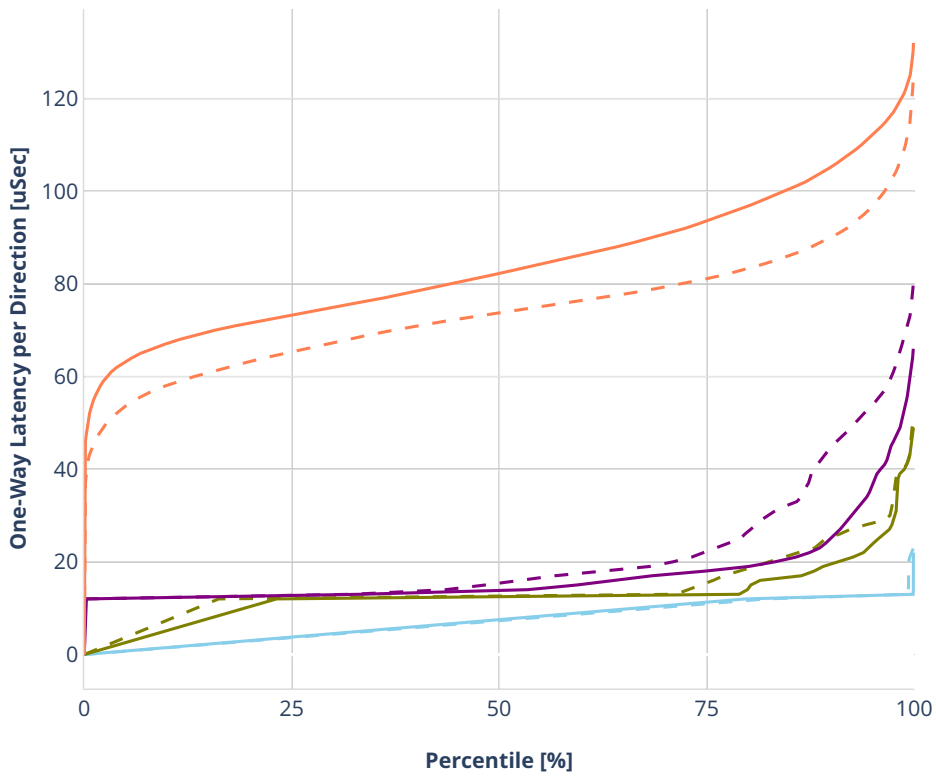

Latency: avf-dot1q-l2xcbase-eth-2vhostvr1024-1vm

- No-load.
- Low-load, 10% PDR.
- Mid-load, 50% PDR.
- High-load, 90% PDR.