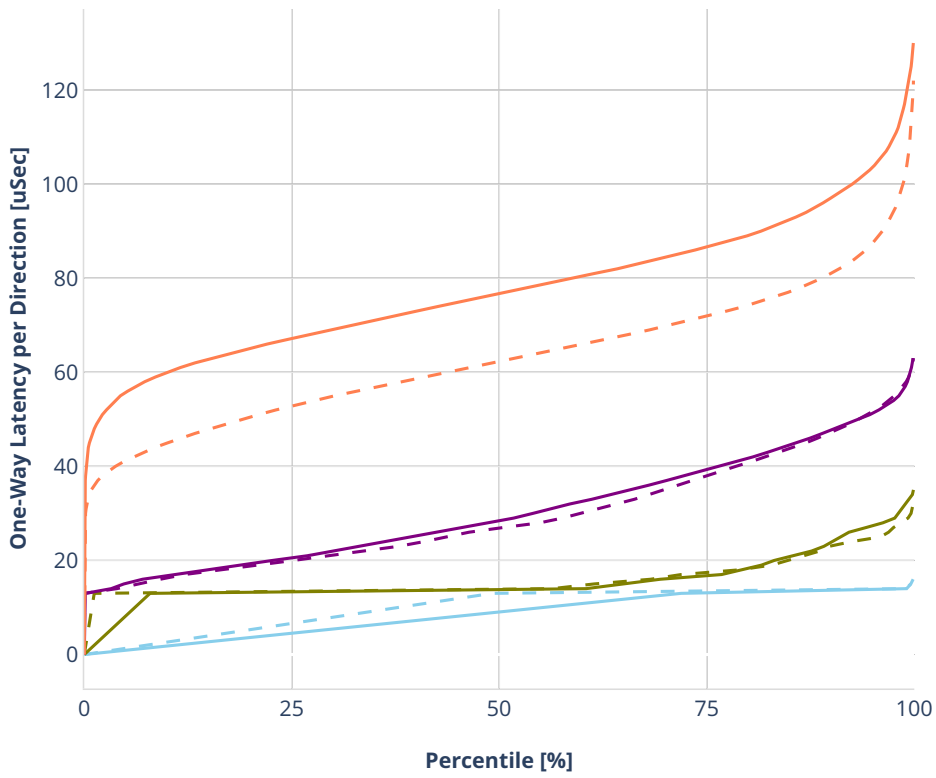

Latency: avf-dot1q-l2xcbase-eth-2vhostvr1024-1vm-vppl2xc

- No-load.
- Low-load, 10% PDR.
- Mid-load, 50% PDR.
- High-load, 90% PDR.