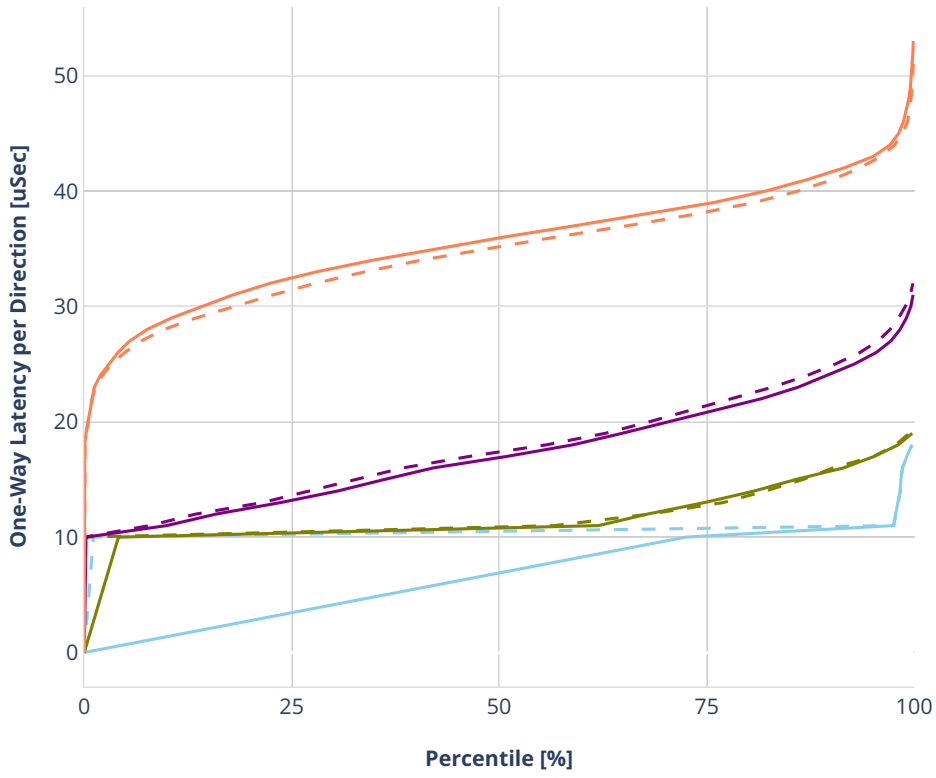

### Latency: avf-dot1q-l2bdbasemaclrn

- No-load.
- Low-load, 10% PDR.
- Mid-load, 50% PDR.
- High-load, 90% PDR.