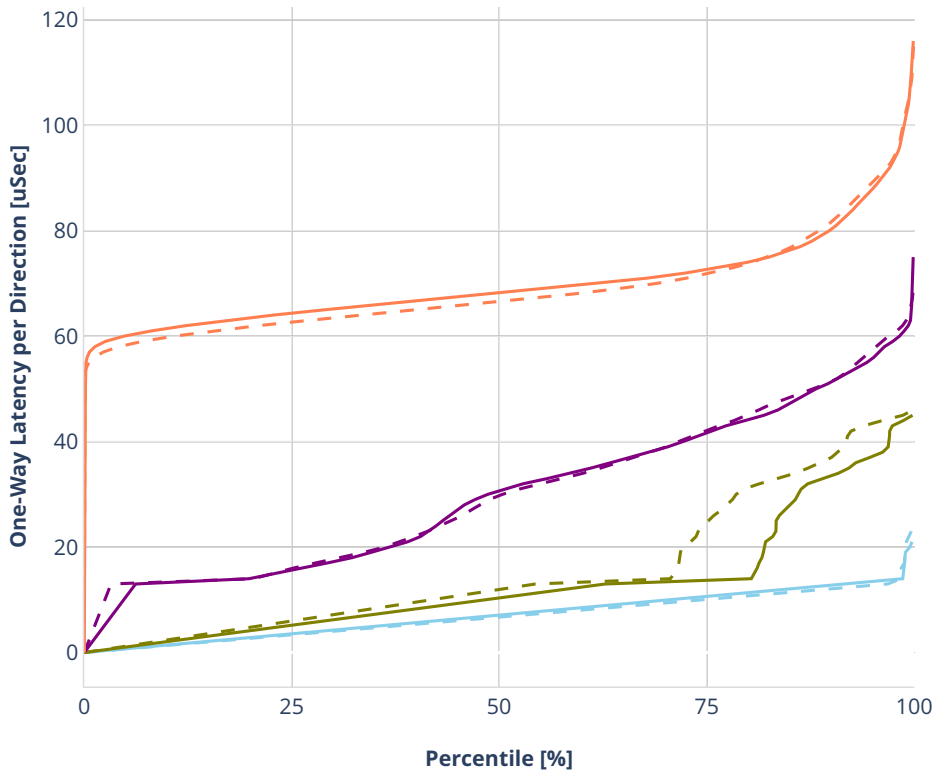

### Latency: avf-dot1q-l2bdbasemaclrn-gbp

- No-load.
- Low-load, 10% PDR.
- Mid-load, 50% PDR.
- High-load, 90% PDR.