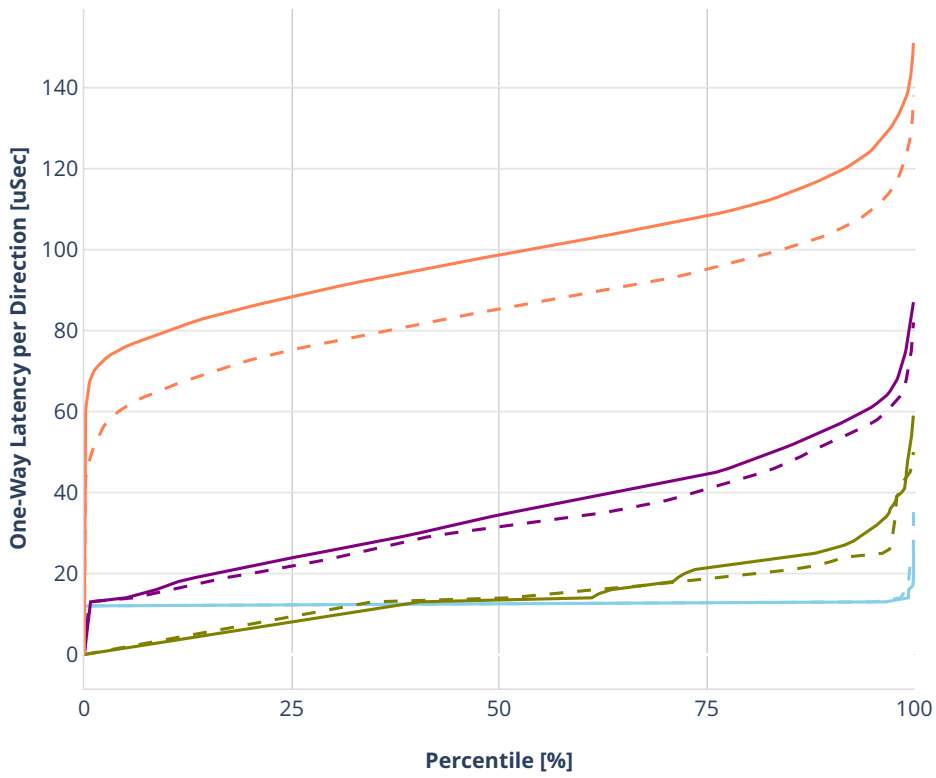

Latency: avf-dot1q-l2bdbasemaclrn-eth-2vhostvr1024-1vm

- No-load.
- Low-load, 10% PDR.
- Mid-load, 50% PDR.
- High-load, 90% PDR.