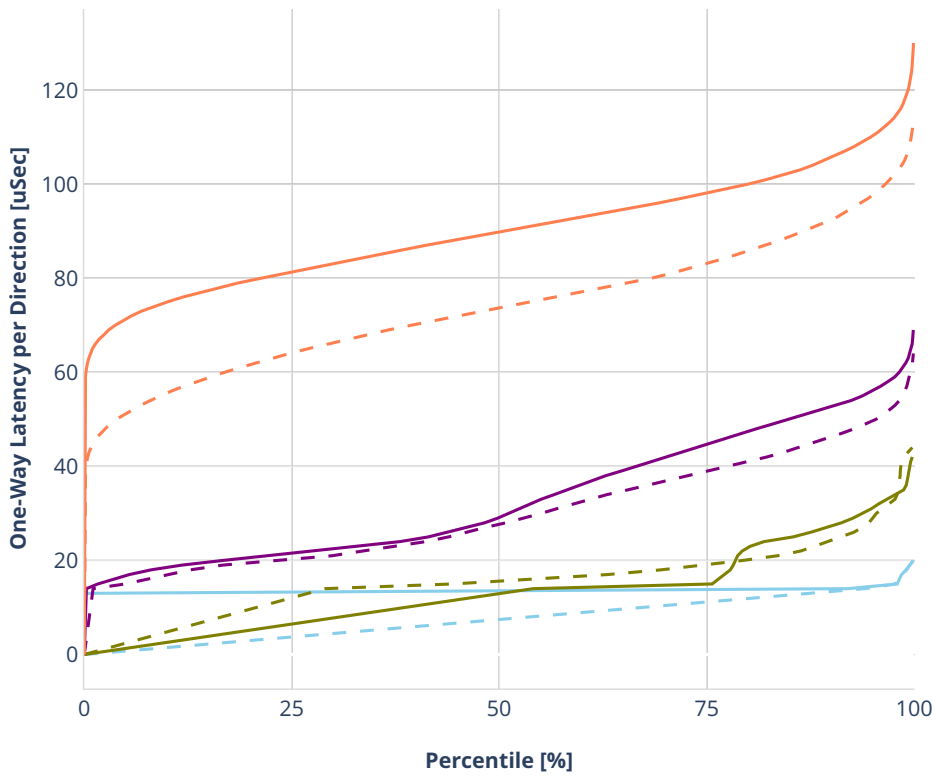

Latency: avf-dot1q-l2bdbasemaclrn-eth-2vhostvr1024-1vm-vppl2xc

- No-load.
- Low-load, 10% PDR.
- Mid-load, 50% PDR.
- High-load, 90% PDR.