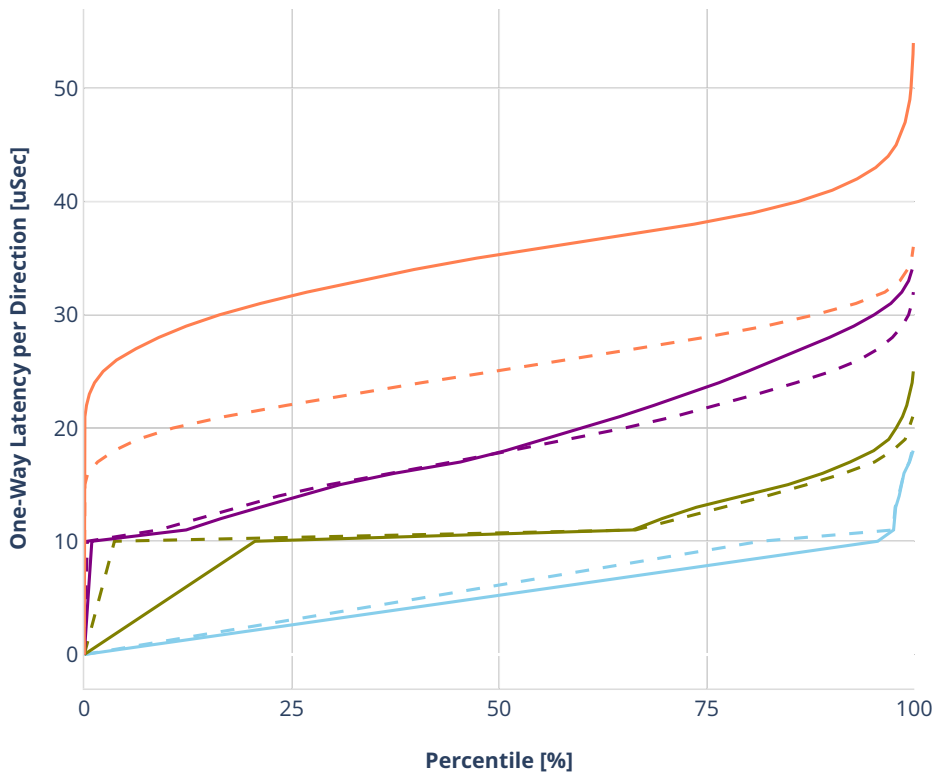

Latency: avf-dot1q-ip4base

- No-load.
- Low-load, 10% PDR.
- Mid-load, 50% PDR.
- High-load, 90% PDR.