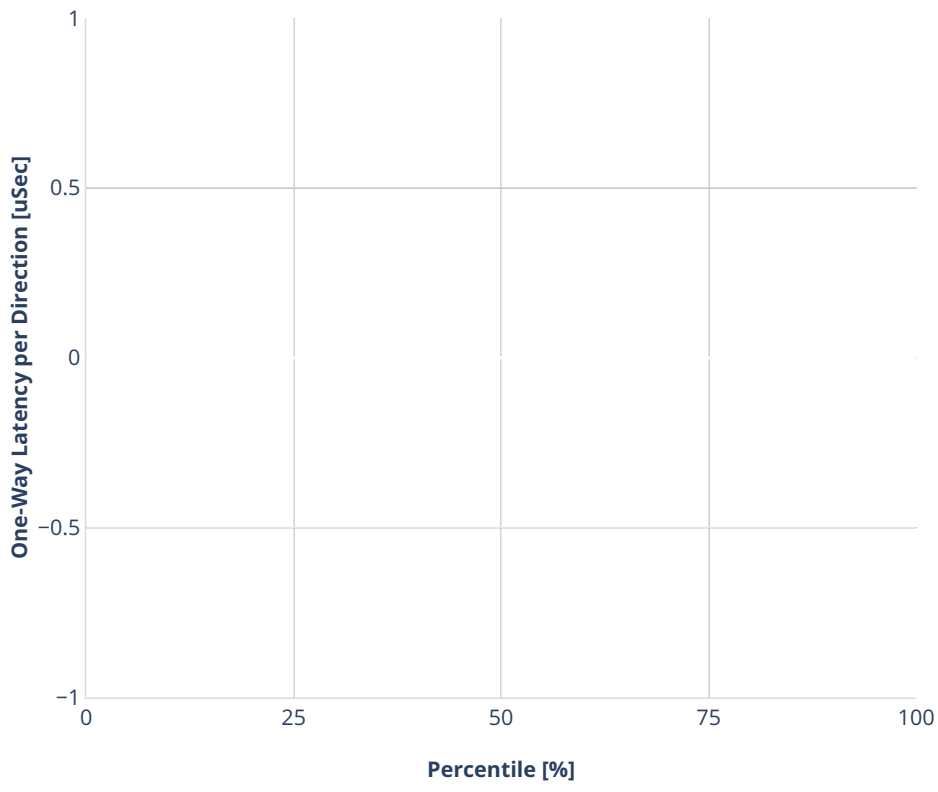

ncy: avf-ethip4vxlan-l2bdbasemaclrn-eth-iacldstbase-aclpermitreflect-2vhostvr1024

- No-load.
- Low-load, 10% PDR.
- Mid-load, 50% PDR.
- High-load, 90% PDR.