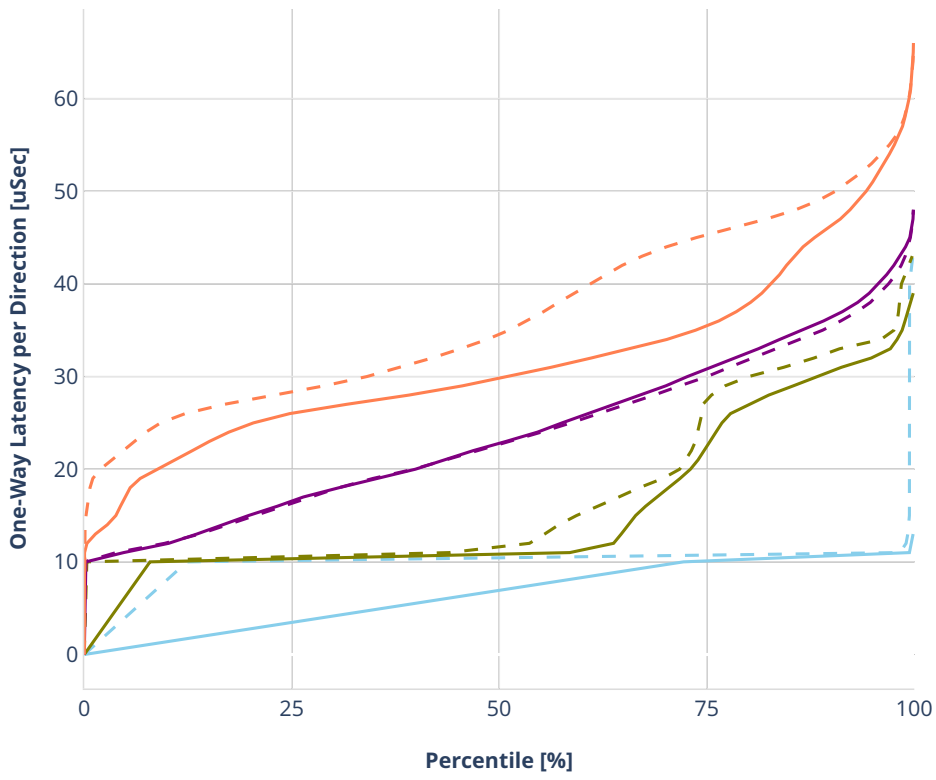

Latency: ethip6-ip6scale2m

- No-load.
- Low-load, 10% PDR.
- Mid-load, 50% PDR.
- High-load, 90% PDR.