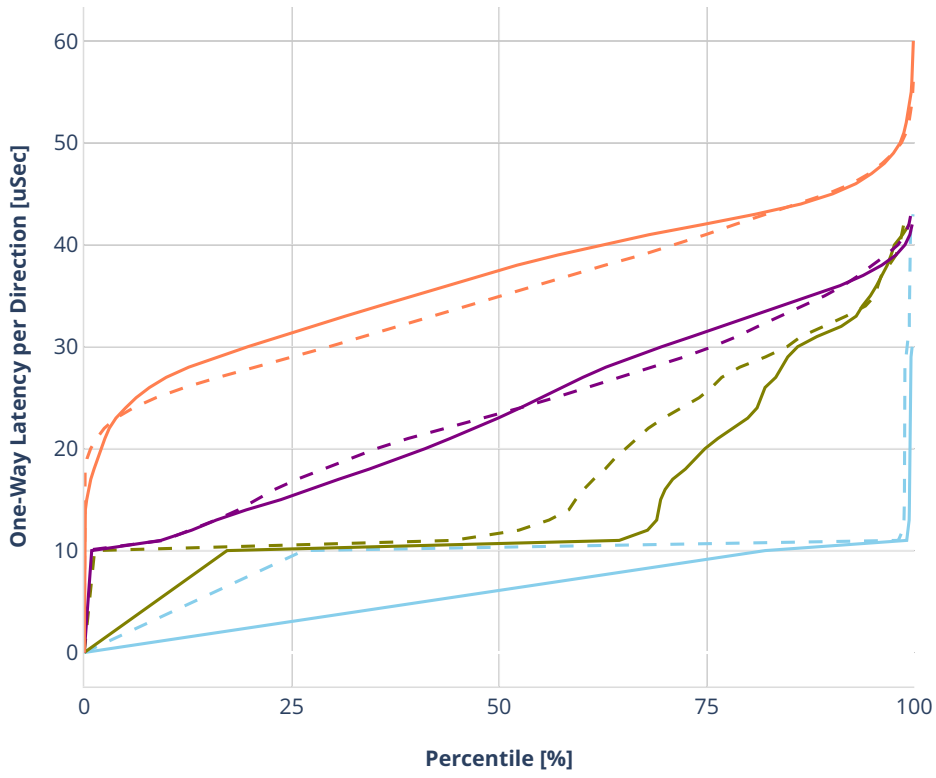

Latency: ethip6-ip6scale20k

- No-load.
- Low-load, 10% PDR.
- Mid-load, 50% PDR.
- High-load, 90% PDR.