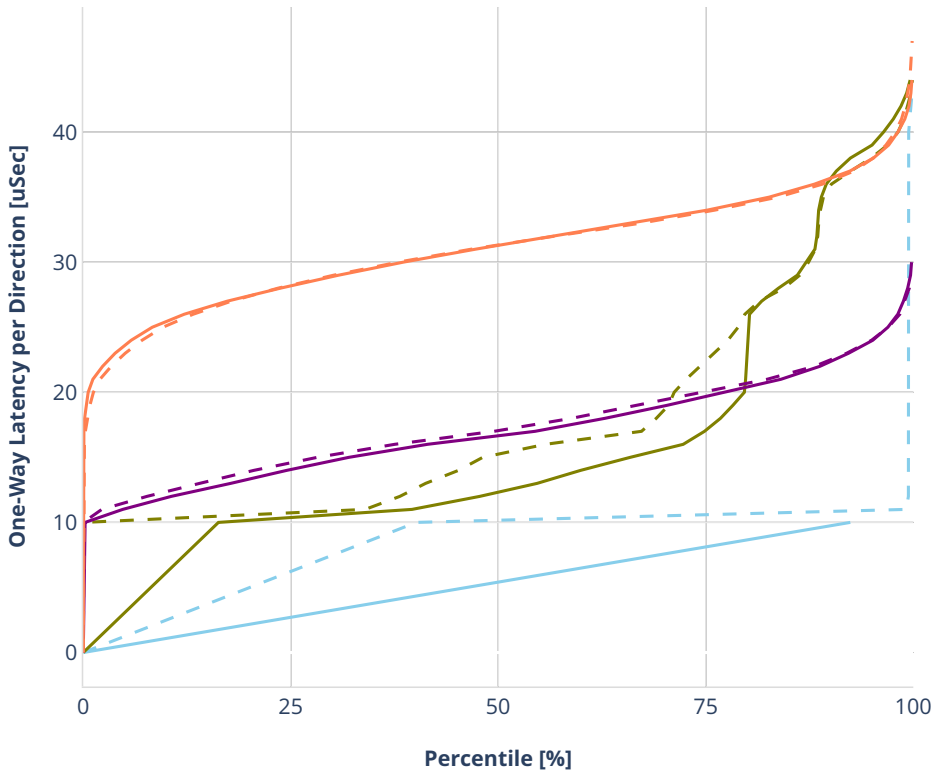

Latency: ethip6-ip6base

- No-load.
- Low-load, 10% PDR.
- Mid-load, 50% PDR.
- High-load, 90% PDR.