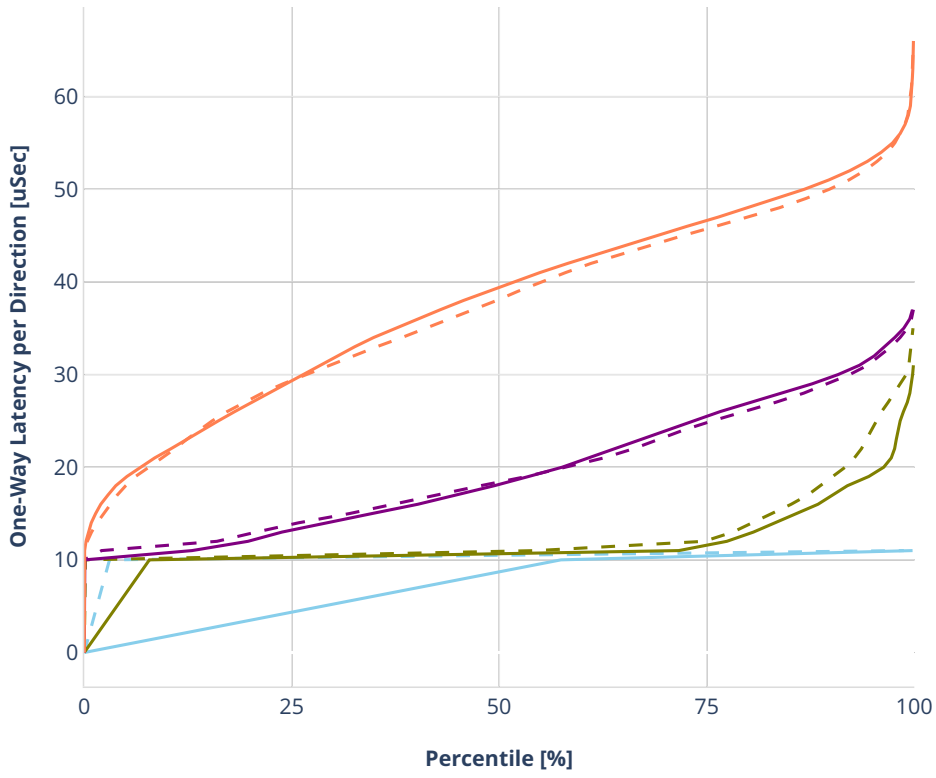

### Latency: avf-ethip6-ip6scale2m

- No-load.
- Low-load, 10% PDR.
- Mid-load, 50% PDR.
- High-load, 90% PDR.