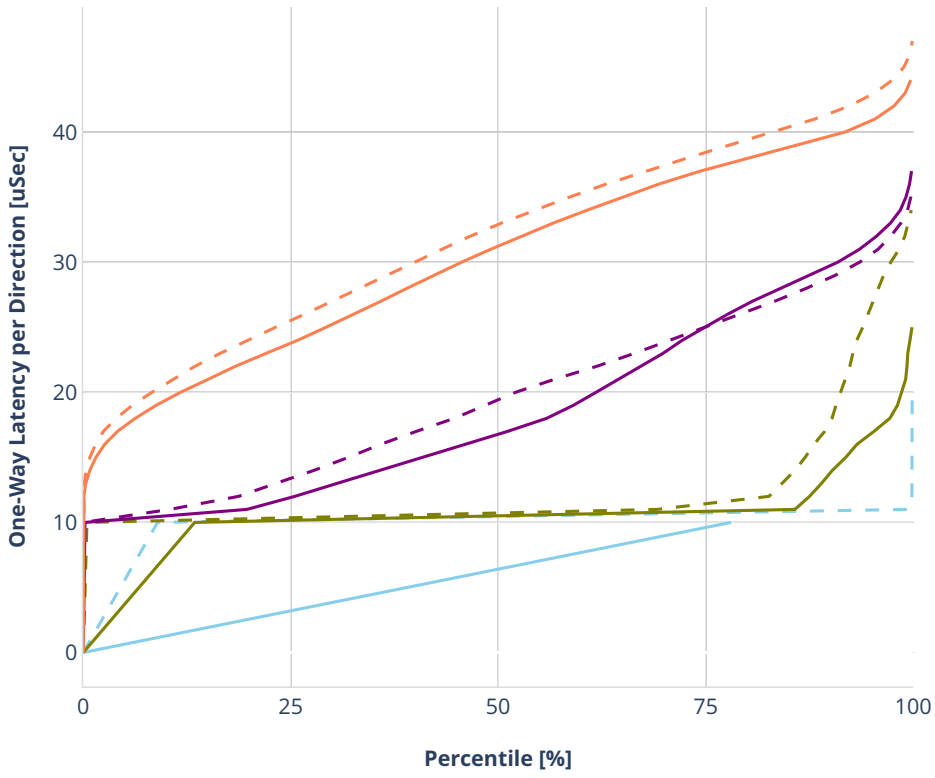

### Latency: avf-ethip6-ip6scale20k

- No-load.
- Low-load, 10% PDR.
- Mid-load, 50% PDR.
- High-load, 90% PDR.