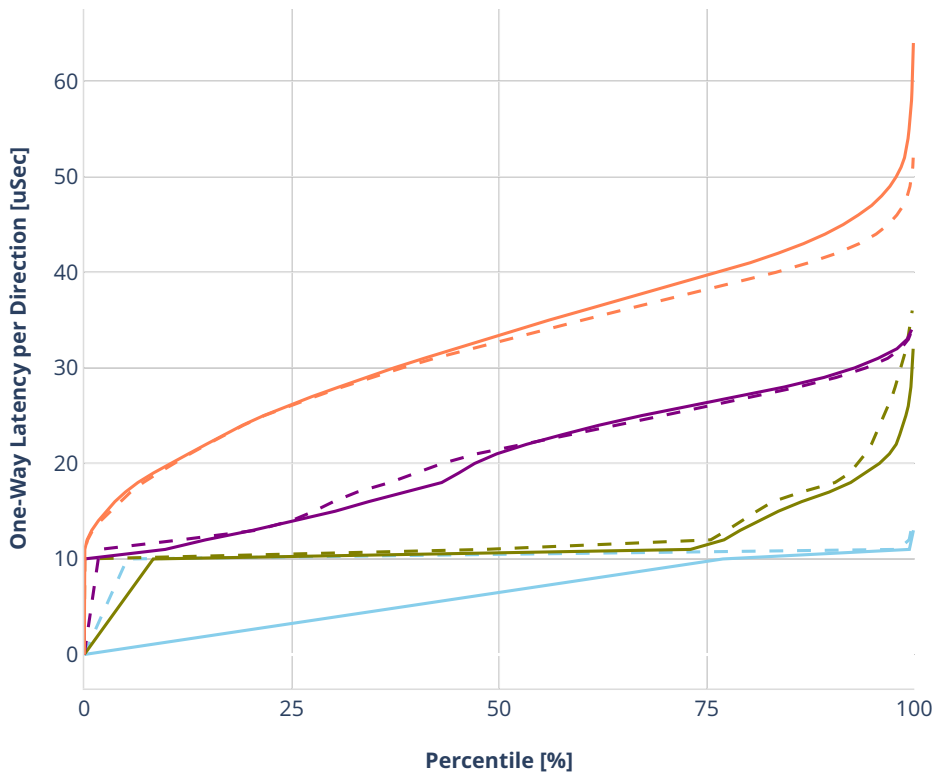

Latency: avf-ethip6-ip6scale200k

- No-load.
- Low-load, 10% PDR.
- Mid-load, 50% PDR.
- High-load, 90% PDR.