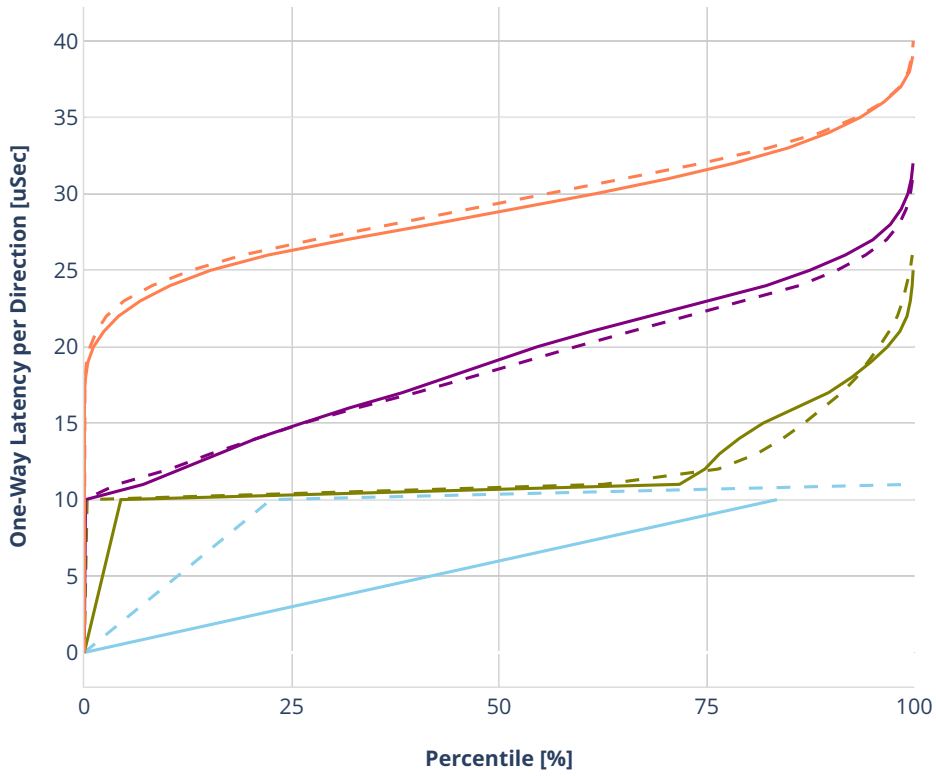

Latency: avf-ethip6-ip6base

- No-load.
- Low-load, 10% PDR.
- Mid-load, 50% PDR.
- High-load, 90% PDR.