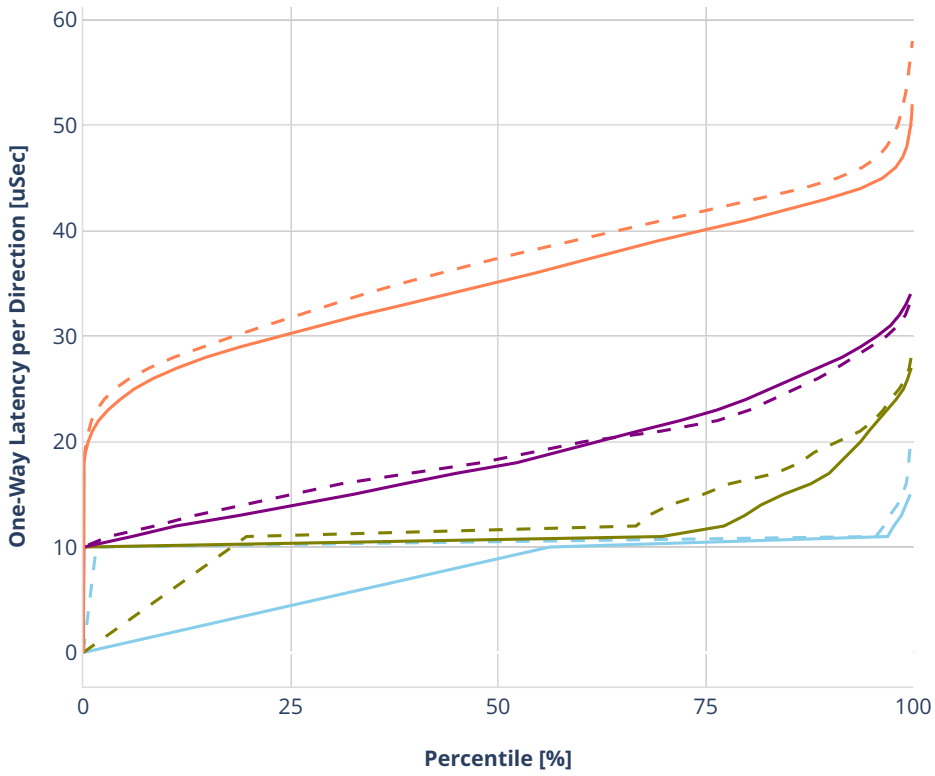

### Latency: avf-dot1q-ip6base

- No-load.
- Low-load, 10% PDR.
- Mid-load, 50% PDR.
- High-load, 90% PDR.