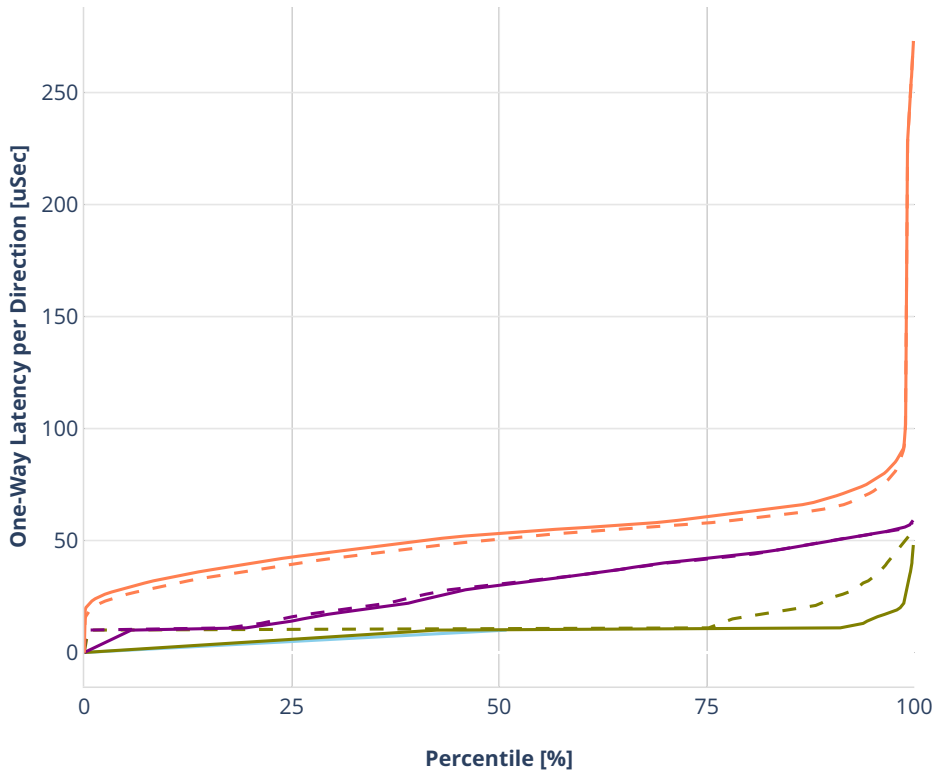

### Latency: ethip4udp-ip4base-nat44

- No-load.
- Low-load, 10% PDR.
- Mid-load, 50% PDR.
- High-load, 90% PDR.