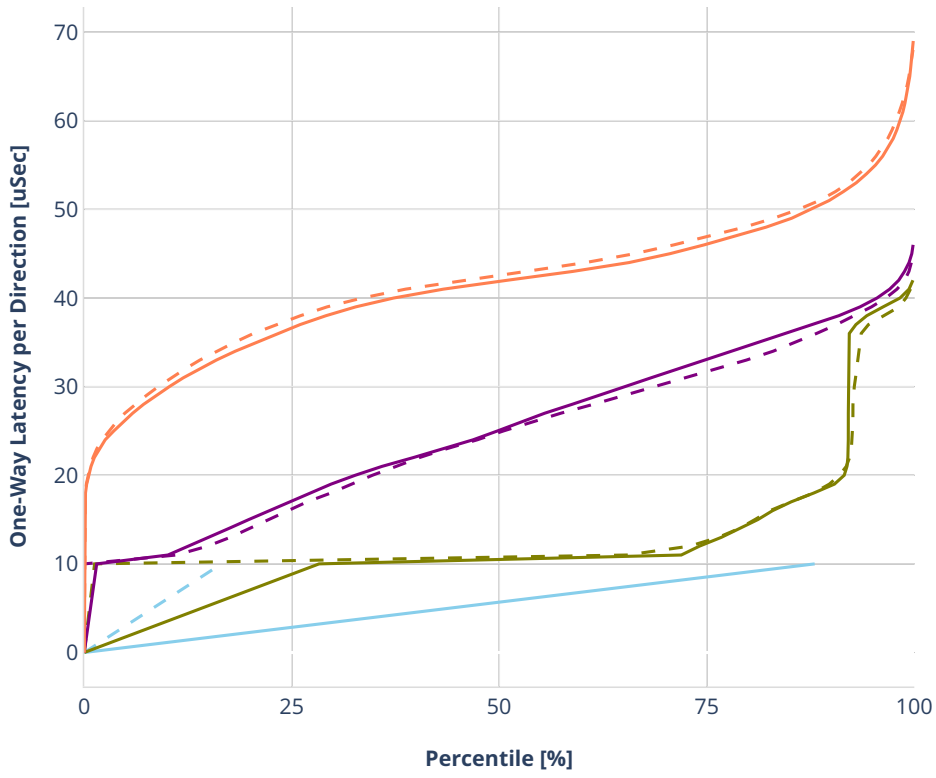

Latency: ethip4-ip4scale2m

- No-load.
- Low-load, 10% PDR.
- Mid-load, 50% PDR.
- High-load, 90% PDR.