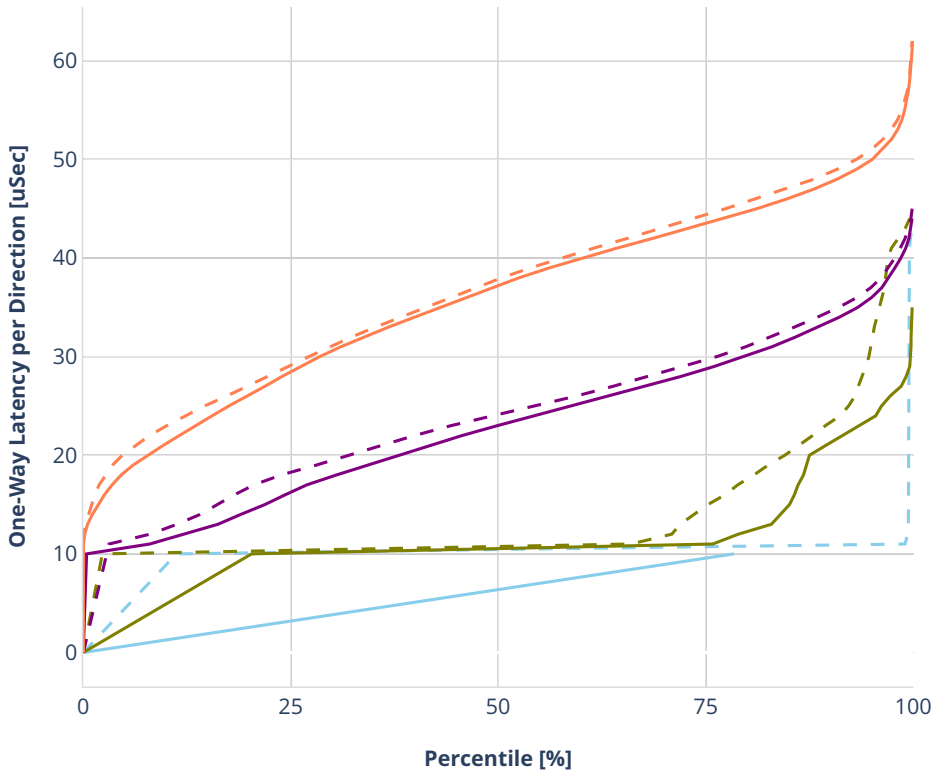

Latency: ethip4-ip4scale2m-rnd

- No-load.
- Low-load, 10% PDR.
- Mid-load, 50% PDR.
- High-load, 90% PDR.