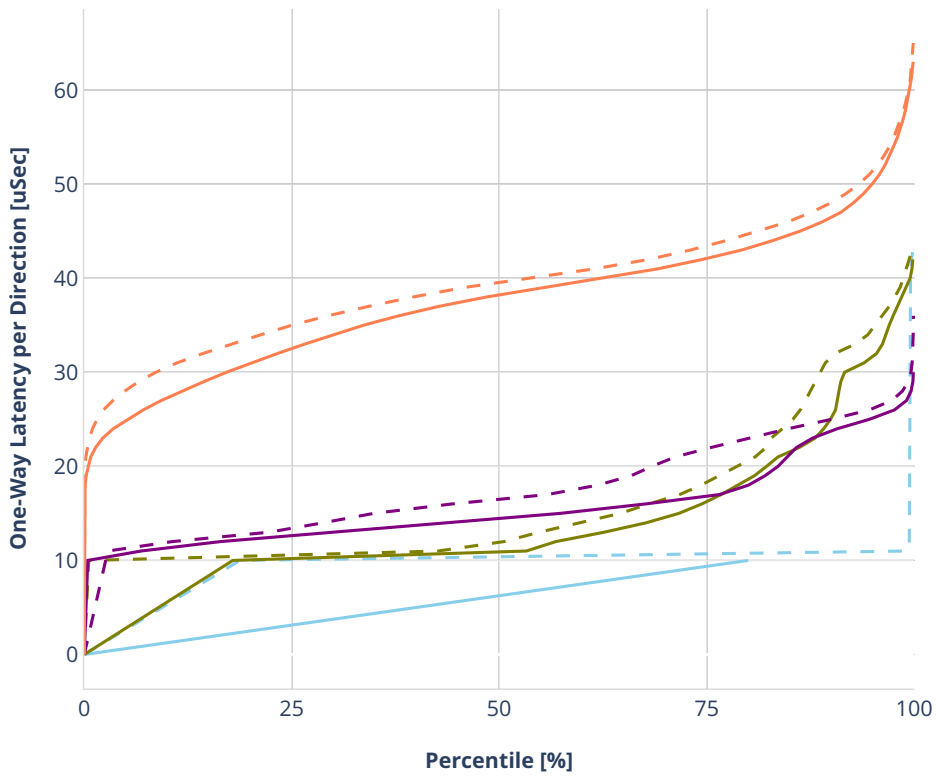

### Latency: ethip4-ip4scale20k

- No-load.
- Low-load, 10% PDR.
- Mid-load, 50% PDR.
- High-load, 90% PDR.